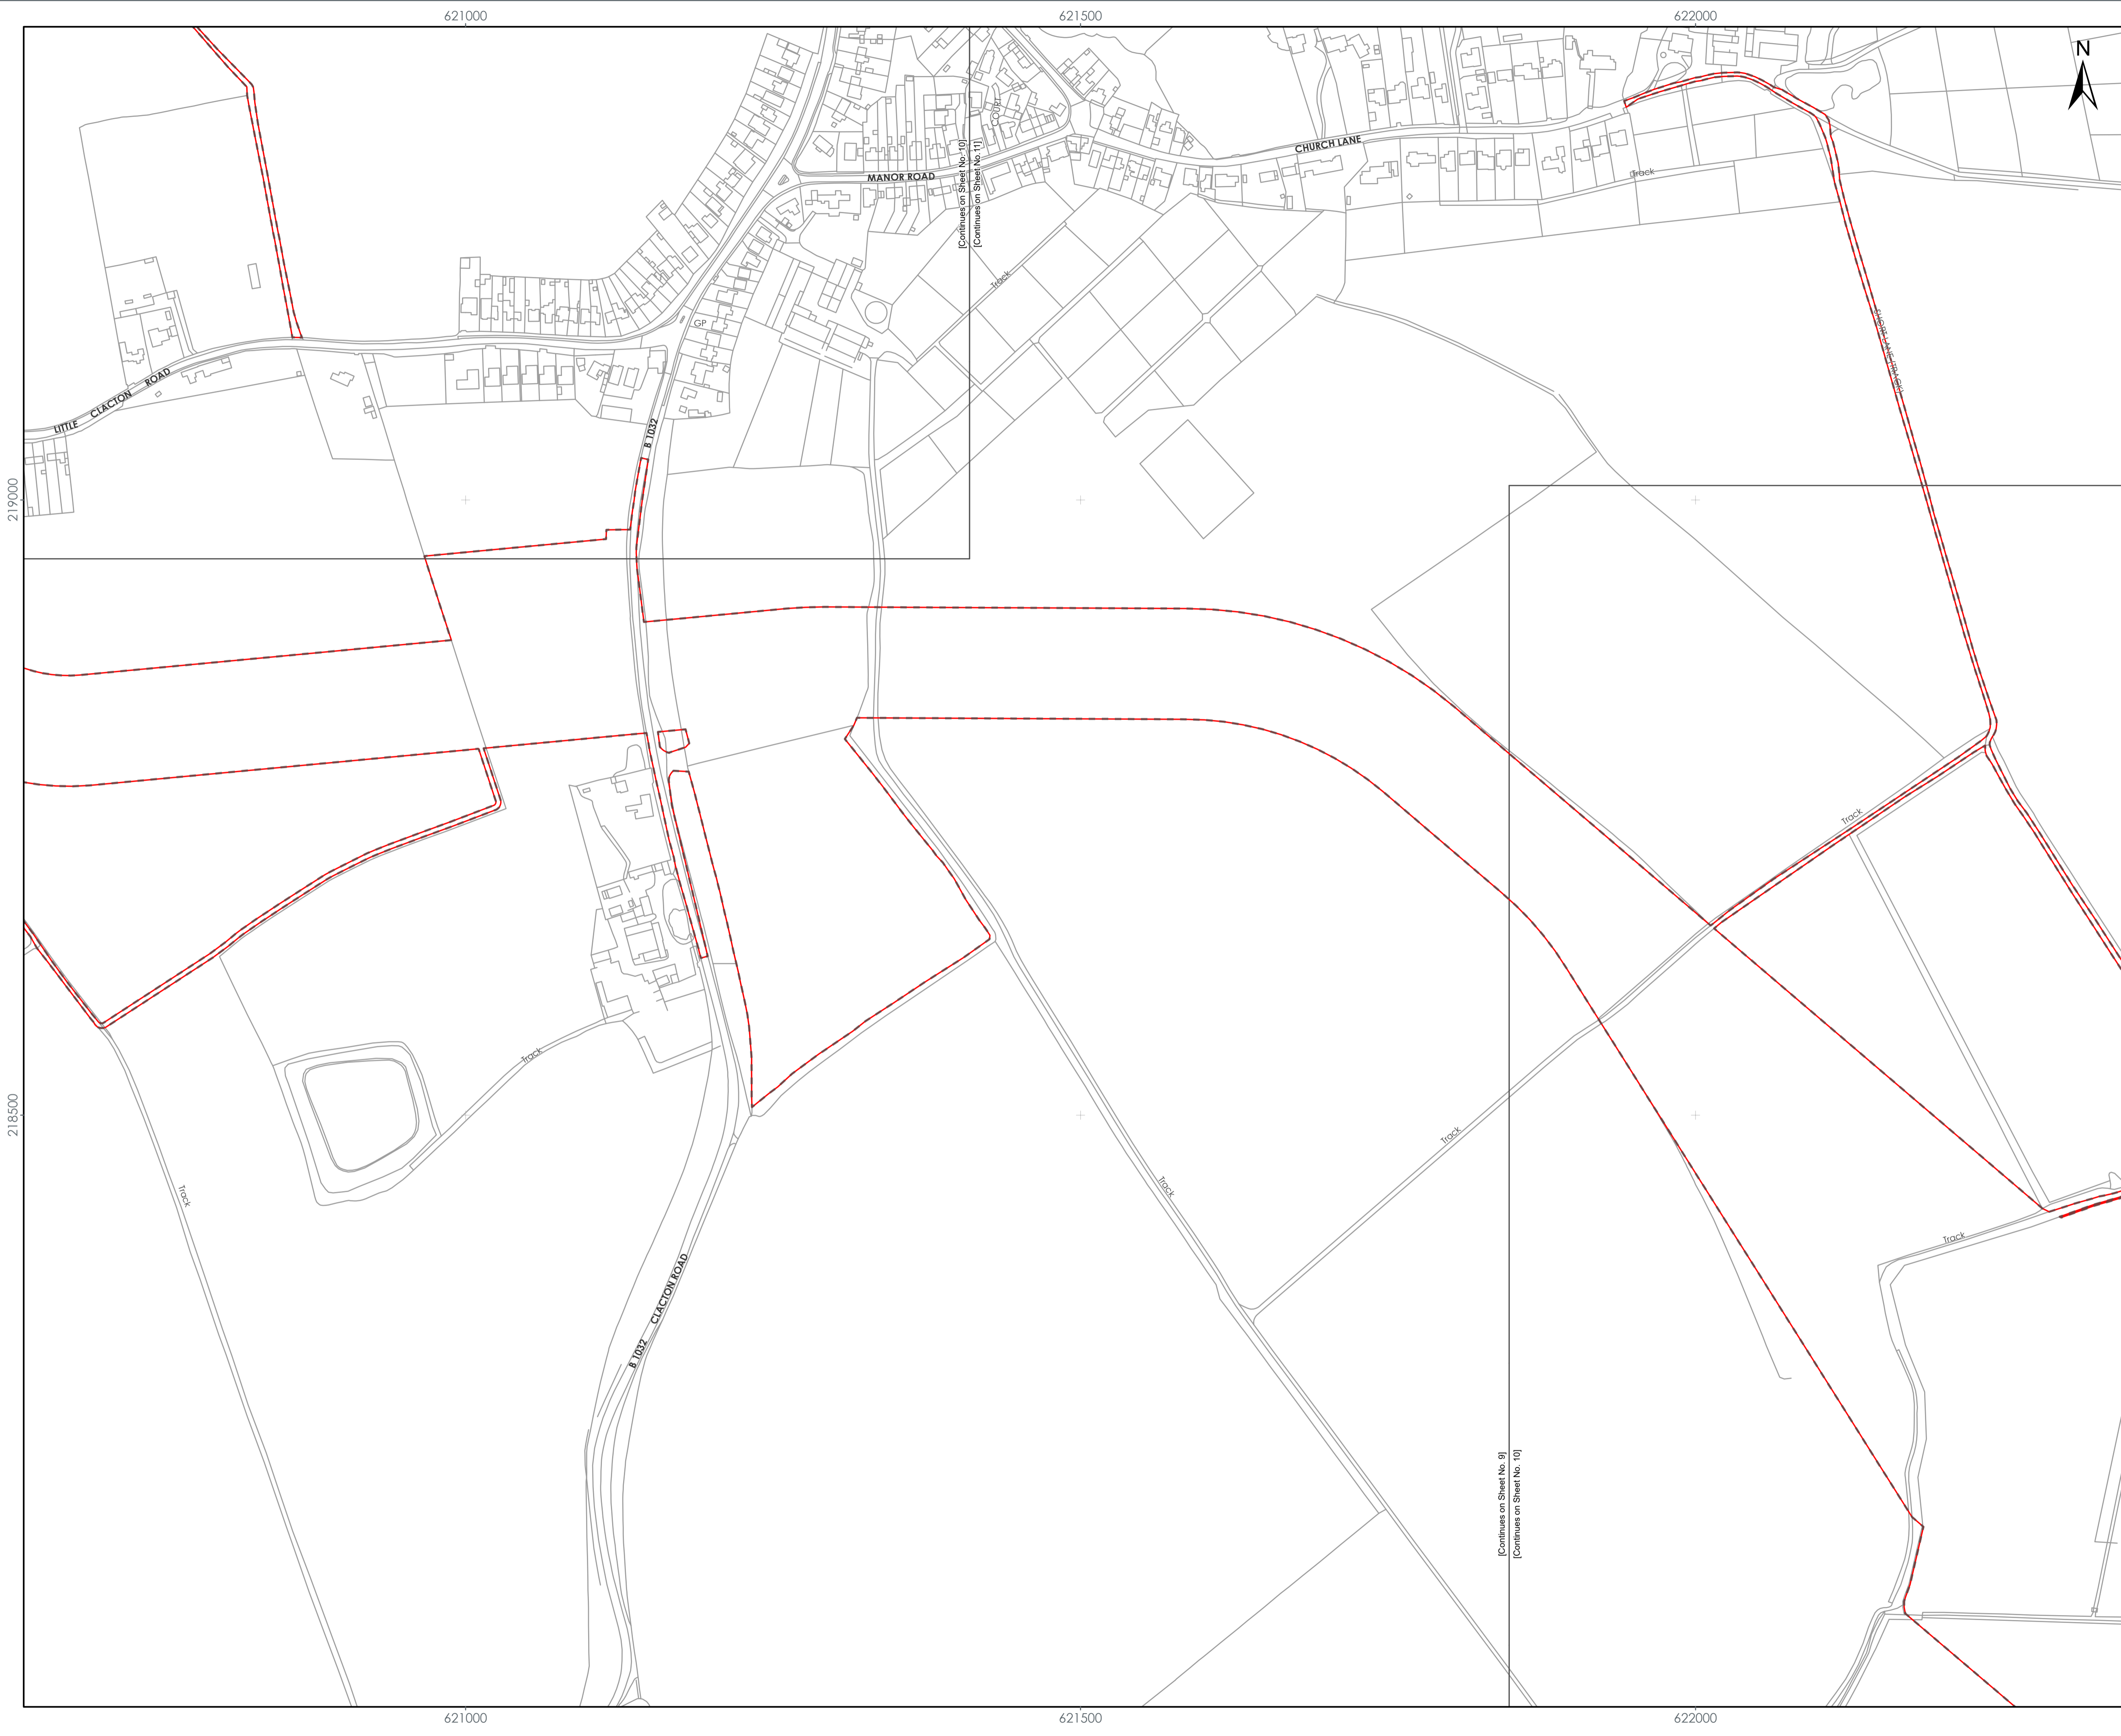

LEGEND

- Order Limits
- Change Request Order Limits

PROJECT TITLE:
FIVE ESTUARIES OFFSHORE WINDFARM

DRAWING TITLE:
10.18.1
Figures for Report of Proposed Changes

VER	DATE	REMARKS	Drawn	Checked
A	08/10/2024	For Issue	JB	JE

DRAWING NUMBER: **005409041-01**

Sheet No: 10 of 27
SCALE: 1:2,500 PLOT SIZE: A1 DATUM: OSGB 1936 PROJECTION: BNG