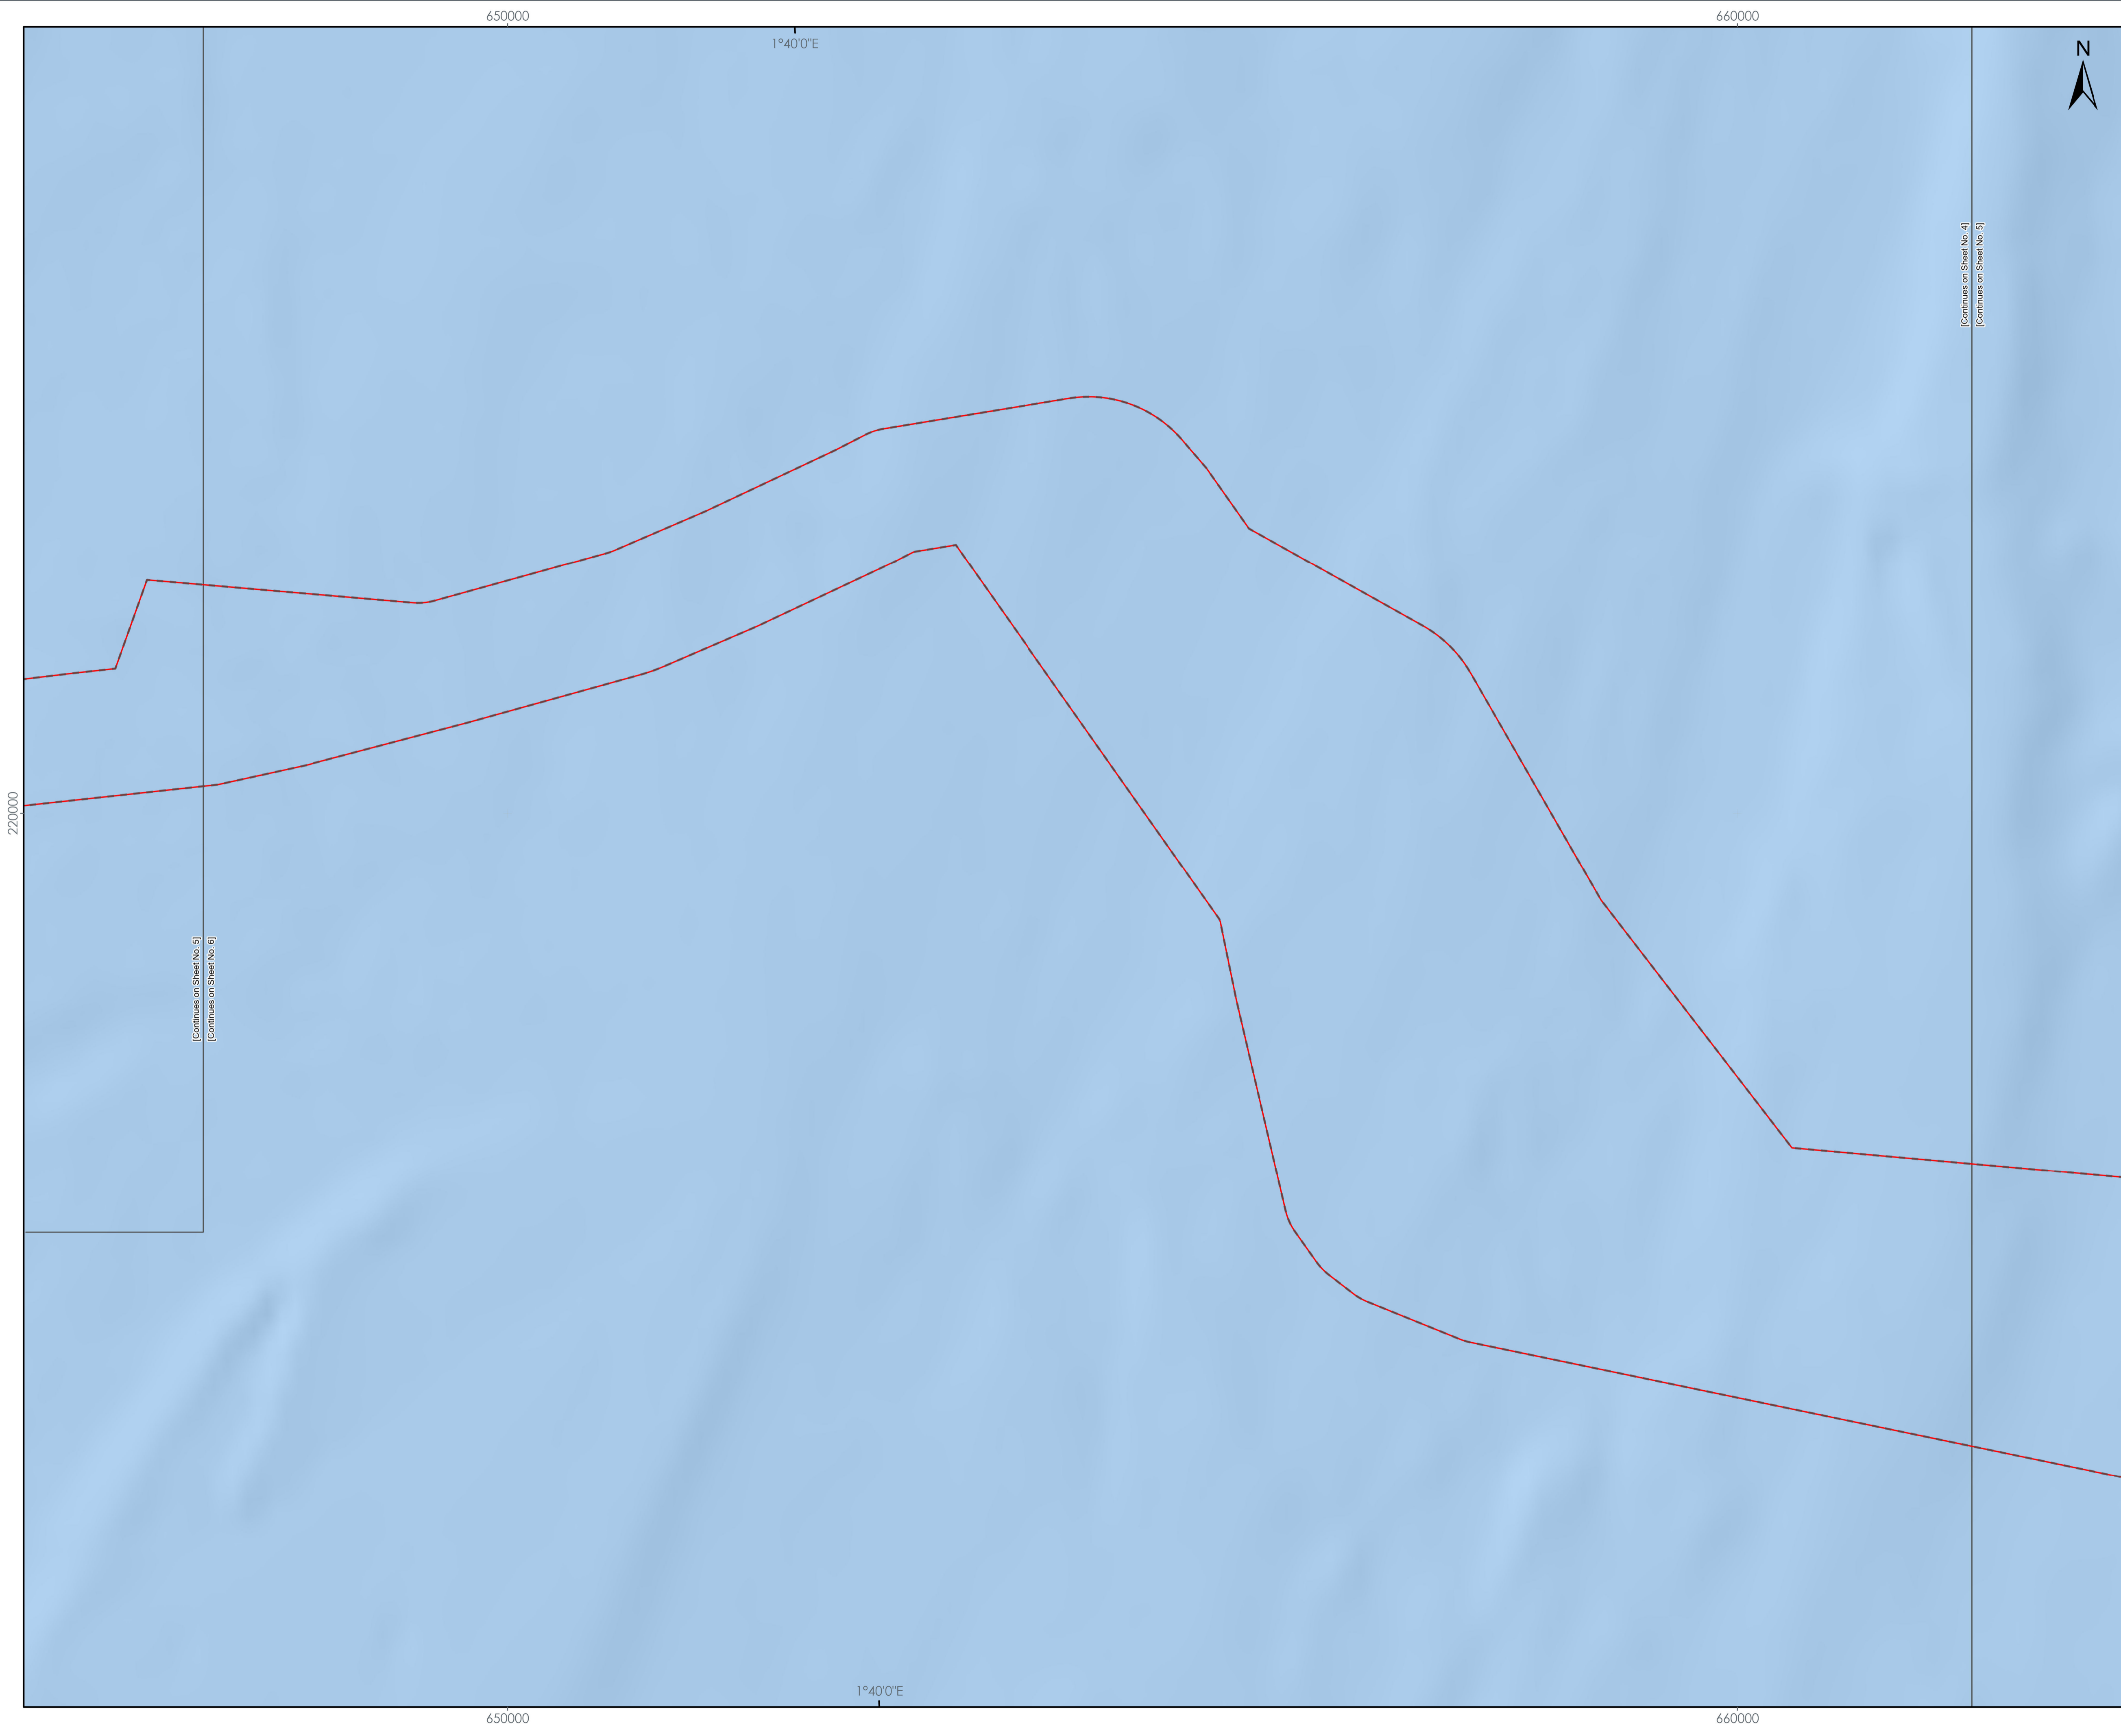

LEGEND

- Order Limits
- Change Request Order Limits

PROJECT TITLE:
FIVE ESTUARIES OFFSHORE WINDFARM

DRAWING TITLE:
10.18.1
Figures for Report of Proposed Changes

VER	DATE	REMARKS	Drawn	Checked
A	08/10/2024	For Issue	JB	JE

DRAWING NUMBER: **005409041-01**

Sheet No: **5 of 27**
SCALE: 1:25,000 PLOT SIZE: A1 DATUM: OSGB 1936 PROJECTION: BNG