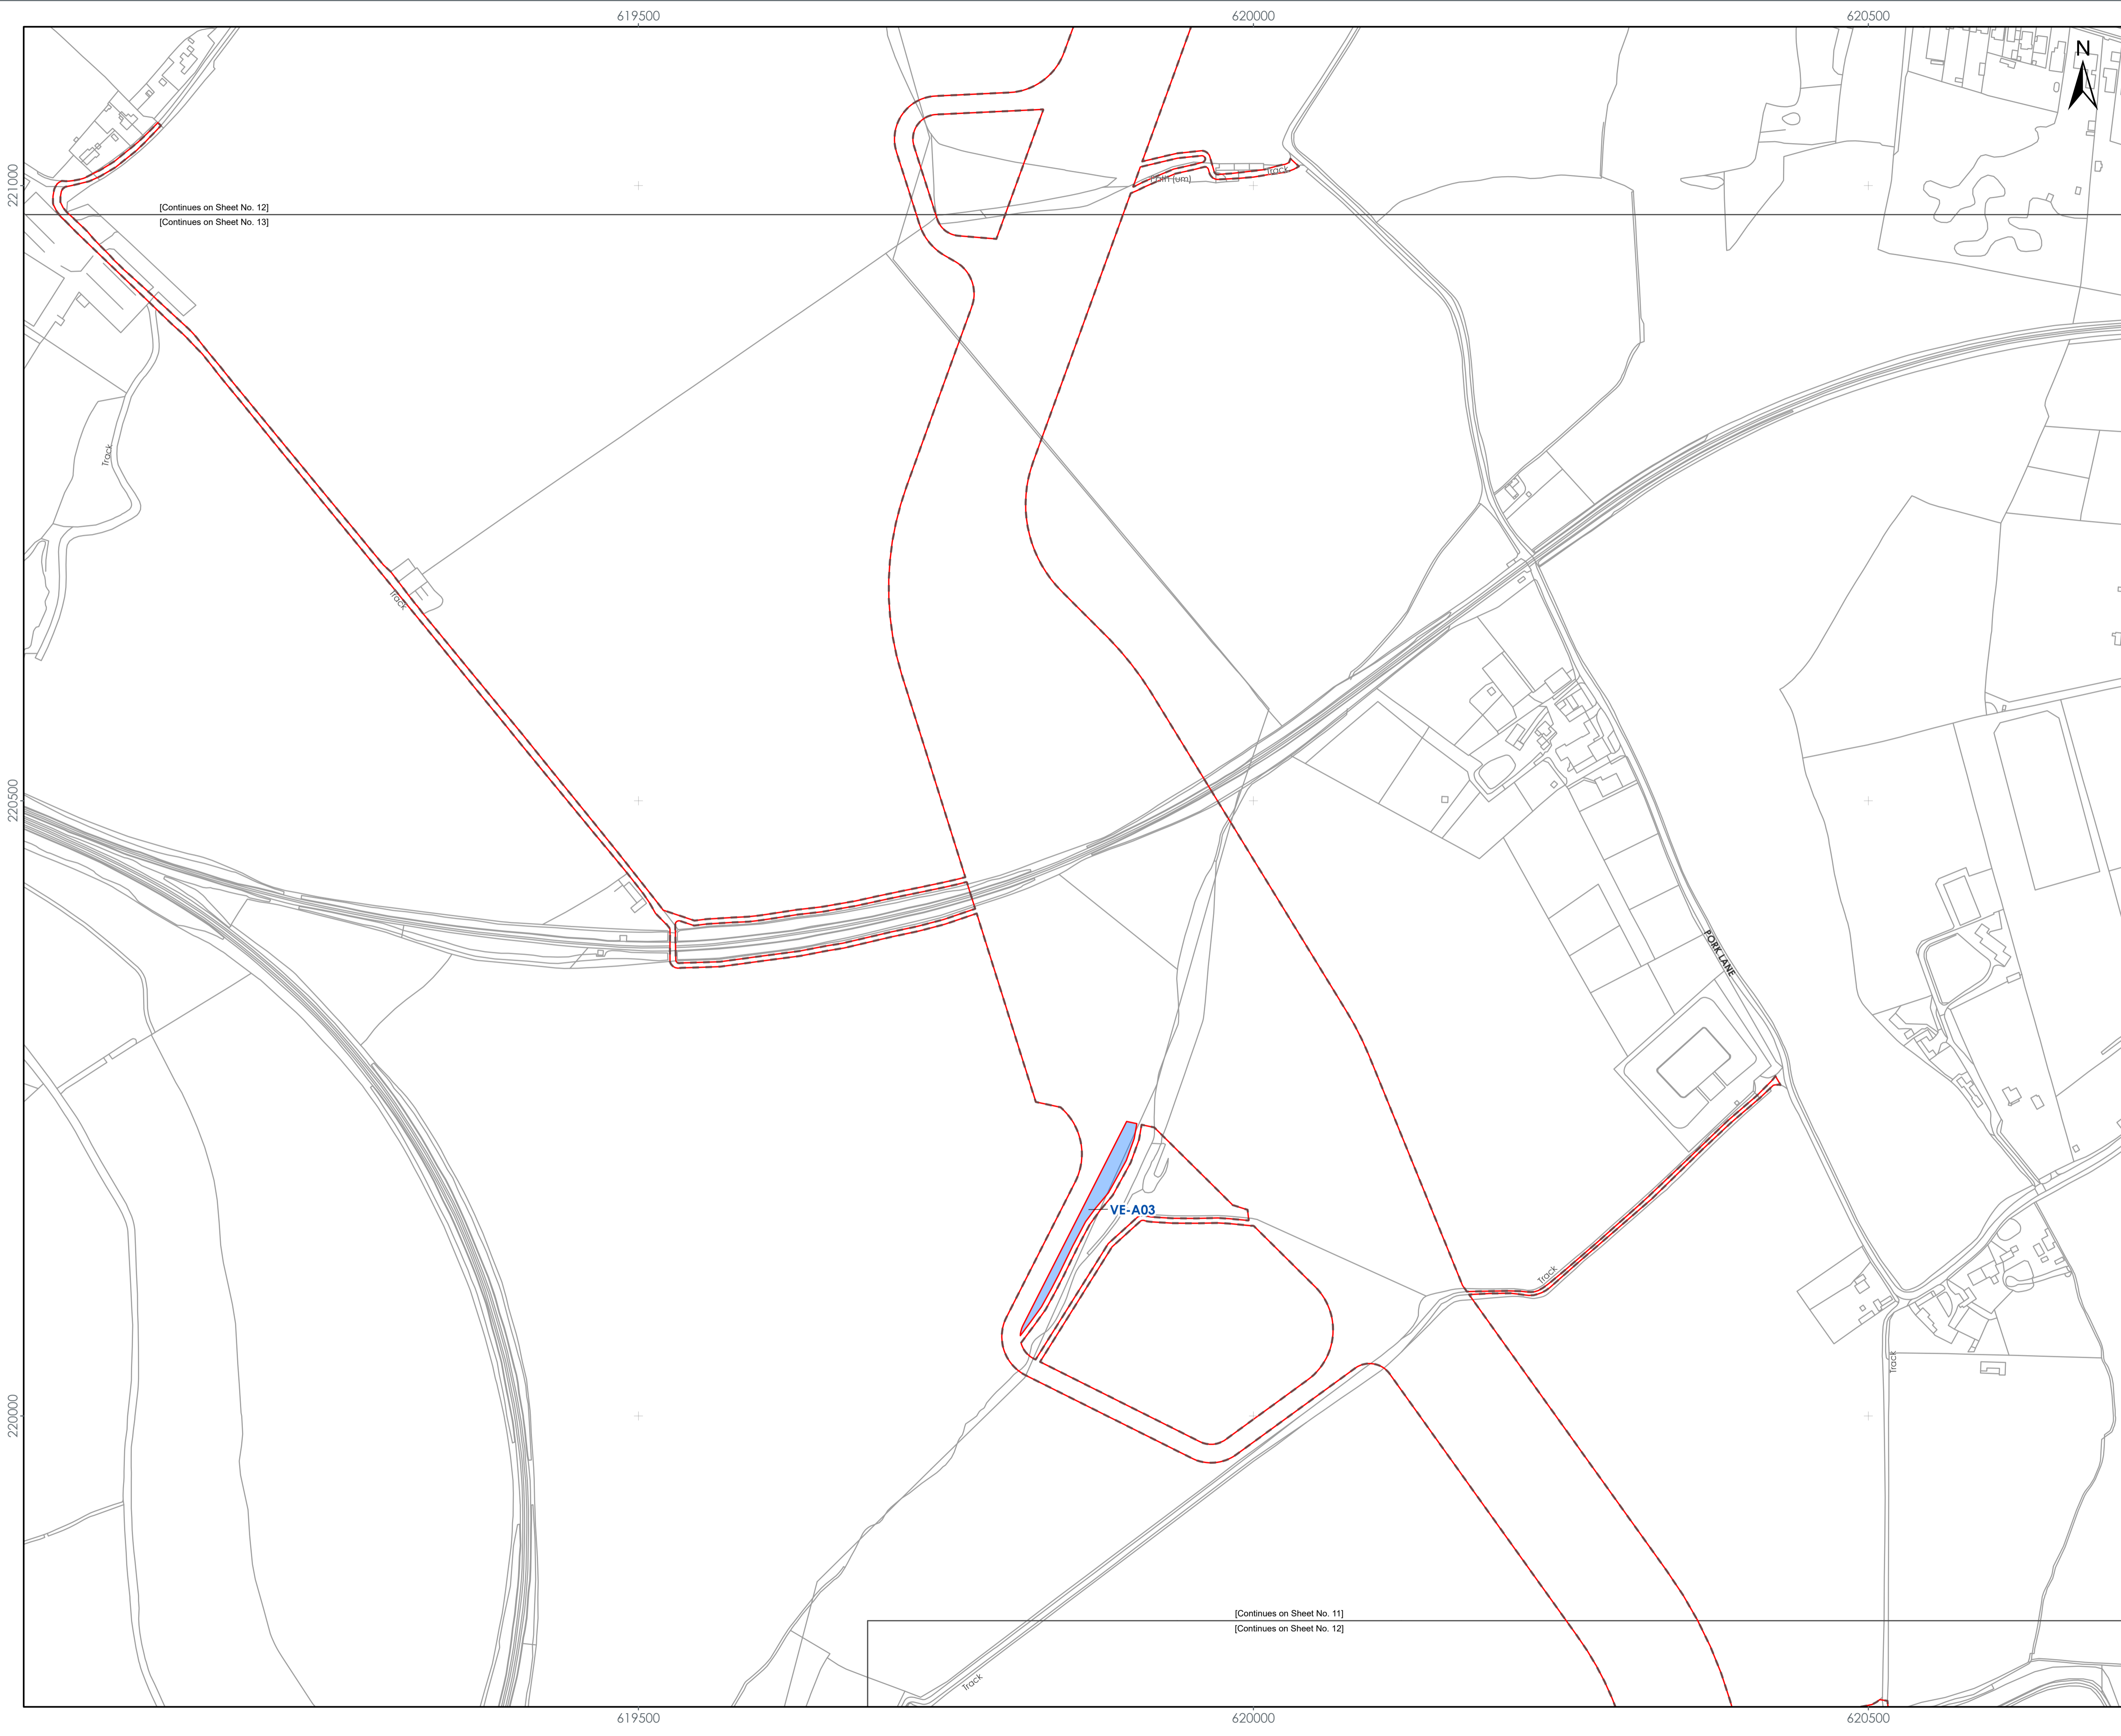

1. **LEGEND**
2. Order Limits
   - Change Request Order Limits
   - Change request - To add

PROJECT TITLE:
FIVE ESTUARIES OFFSHORE WINDFARM

DRAWING TITLE:
10.18.1
Figures for Report of Proposed Changes

VER	DATE	REMARKS	Drawn	Checked
A	08/10/2024	For Issue	JB	JE

DRAWING NUMBER: 005409041-01

Sheet No: 12 of 27
SCALE: 1:2,500 | PLOT SIZE: A1 | DATUM: OSGB 1936 | PROJECTION: BNG