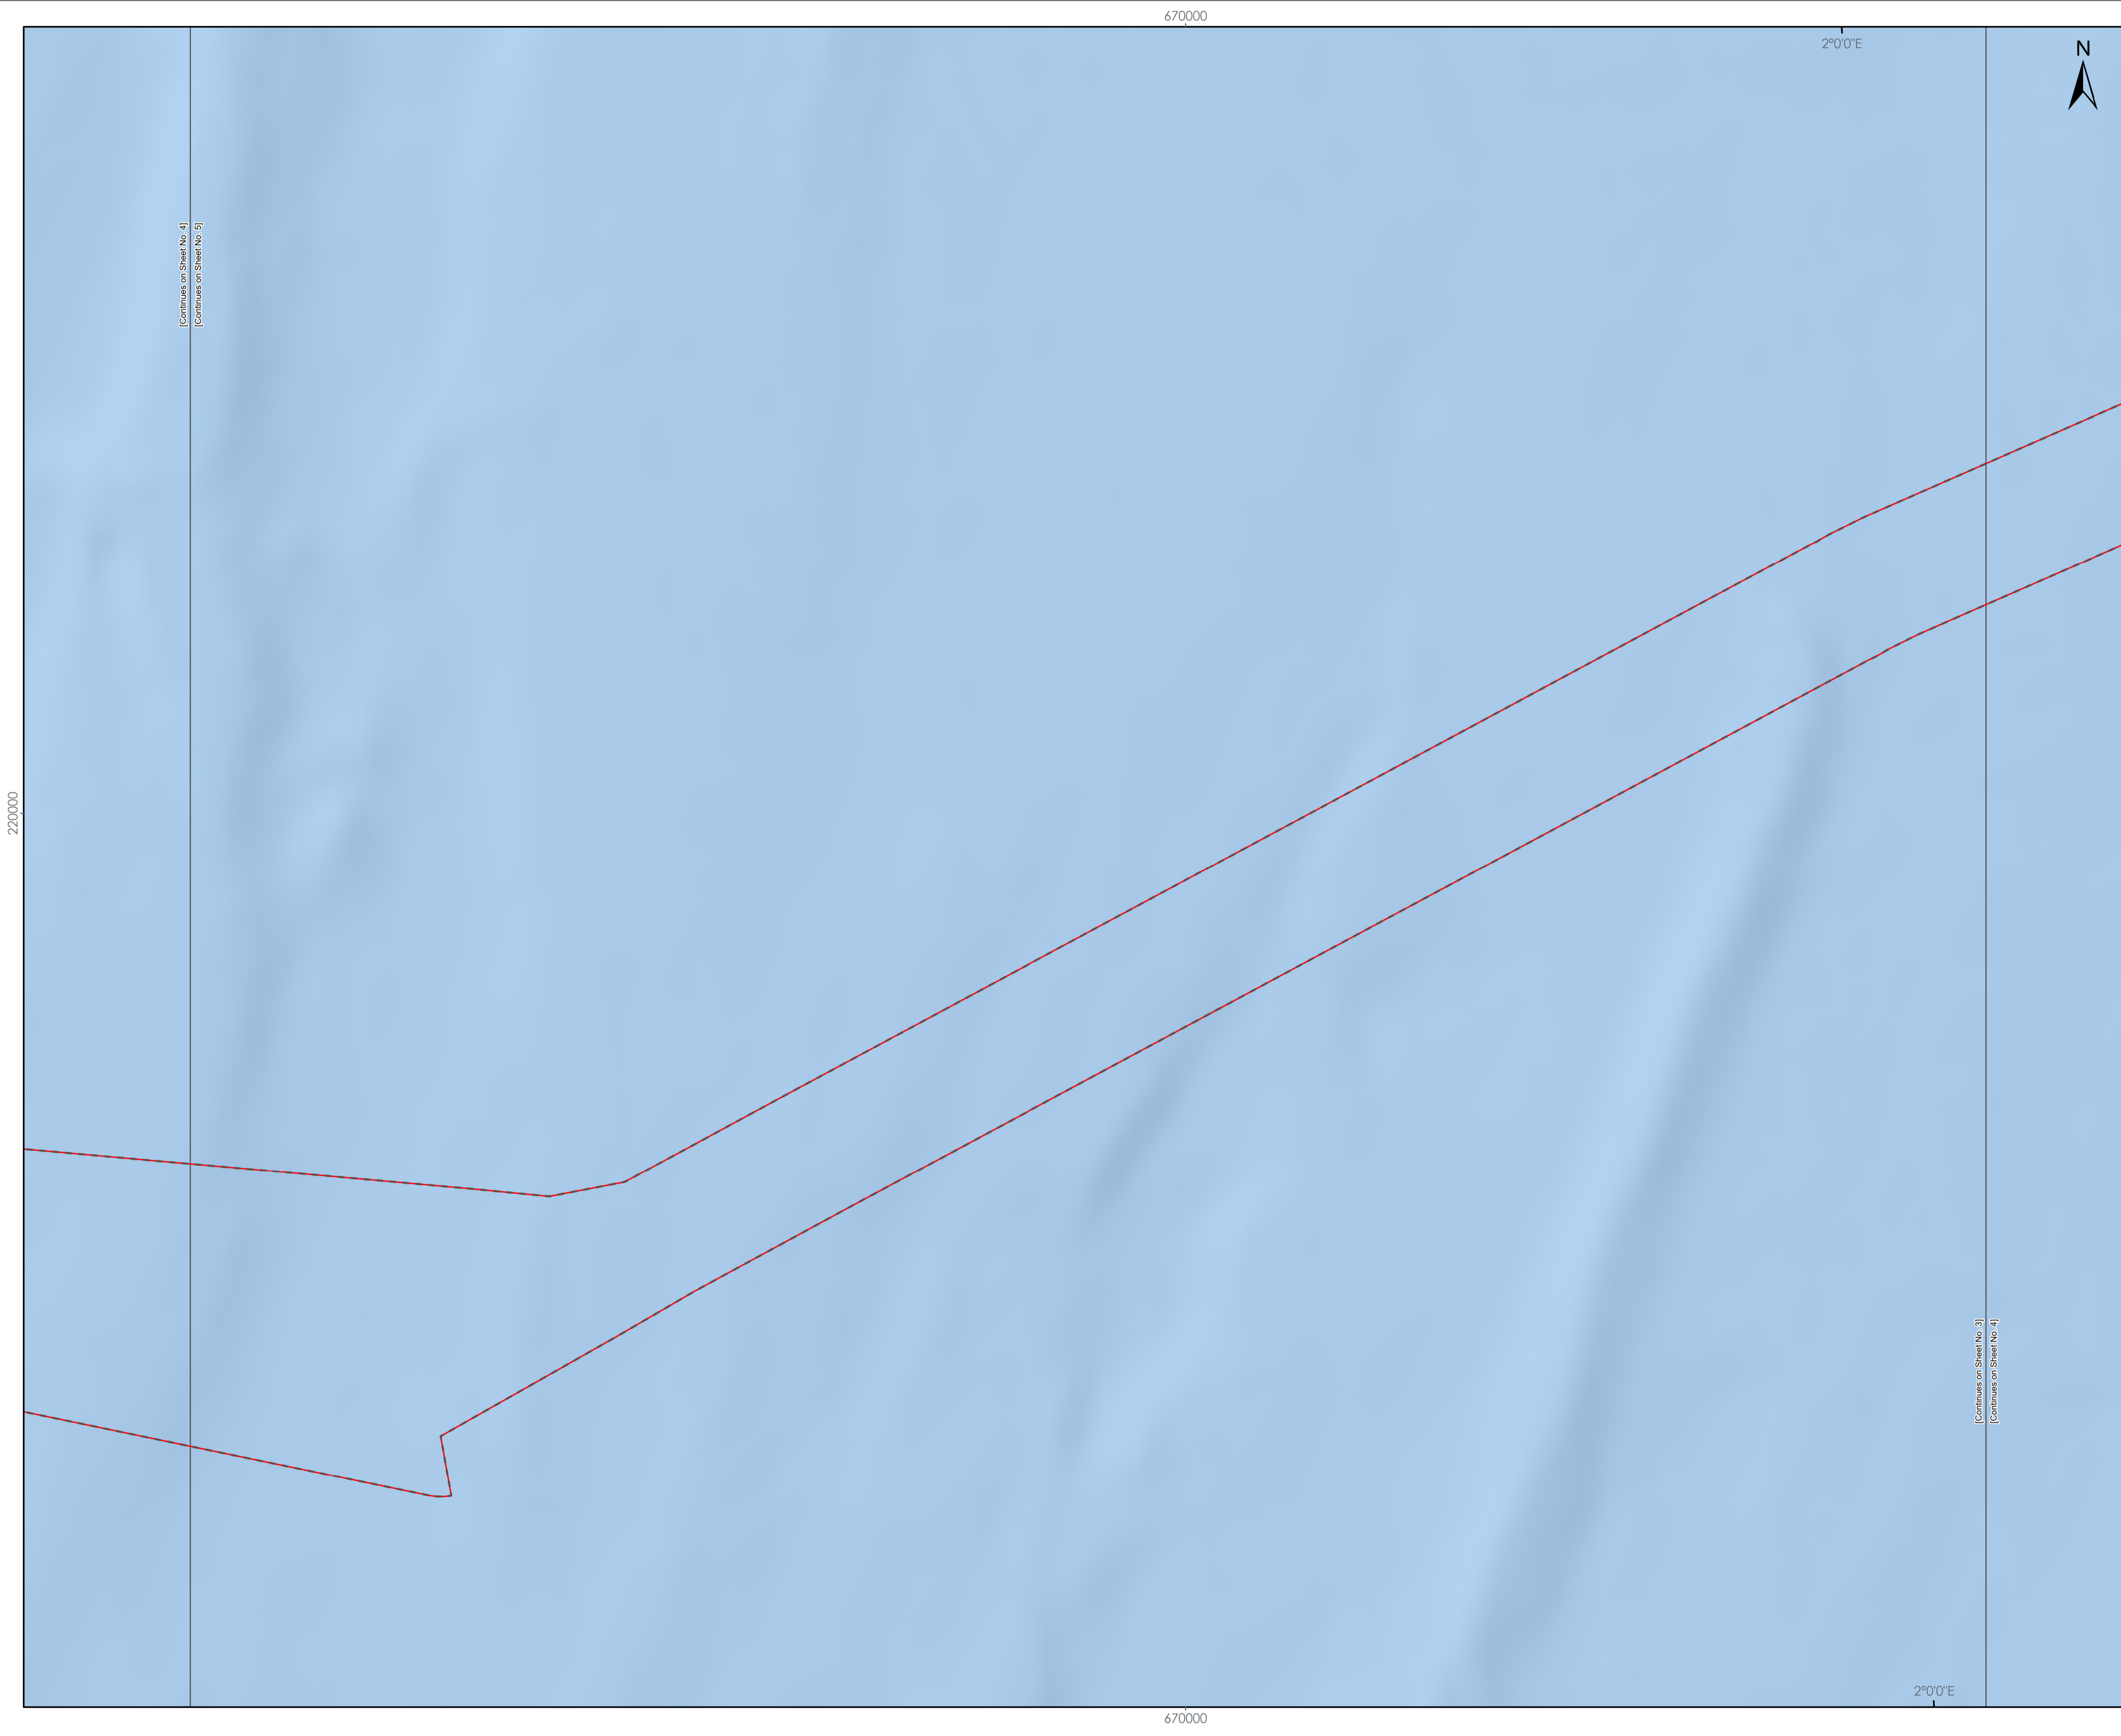

LEGEND

- Order Limits
- Change Request Order Limits

PROJECT TITLE:
FIVE ESTUARIES OFFSHORE WINDFARM

DRAWING TITLE:
10.18.1
Figures for Report of Proposed Changes

VER	DATE	REMARKS	Drawn	Checked
A	08/10/2024	For Issue	JB	JE

DRAWING NUMBER: 005409041-01

Sheet No: 4 of 27
SCALE: 1:25,000 | PLOT SIZE: A1 | DATUM: OSGB 1936 | PROJECTION: BNG