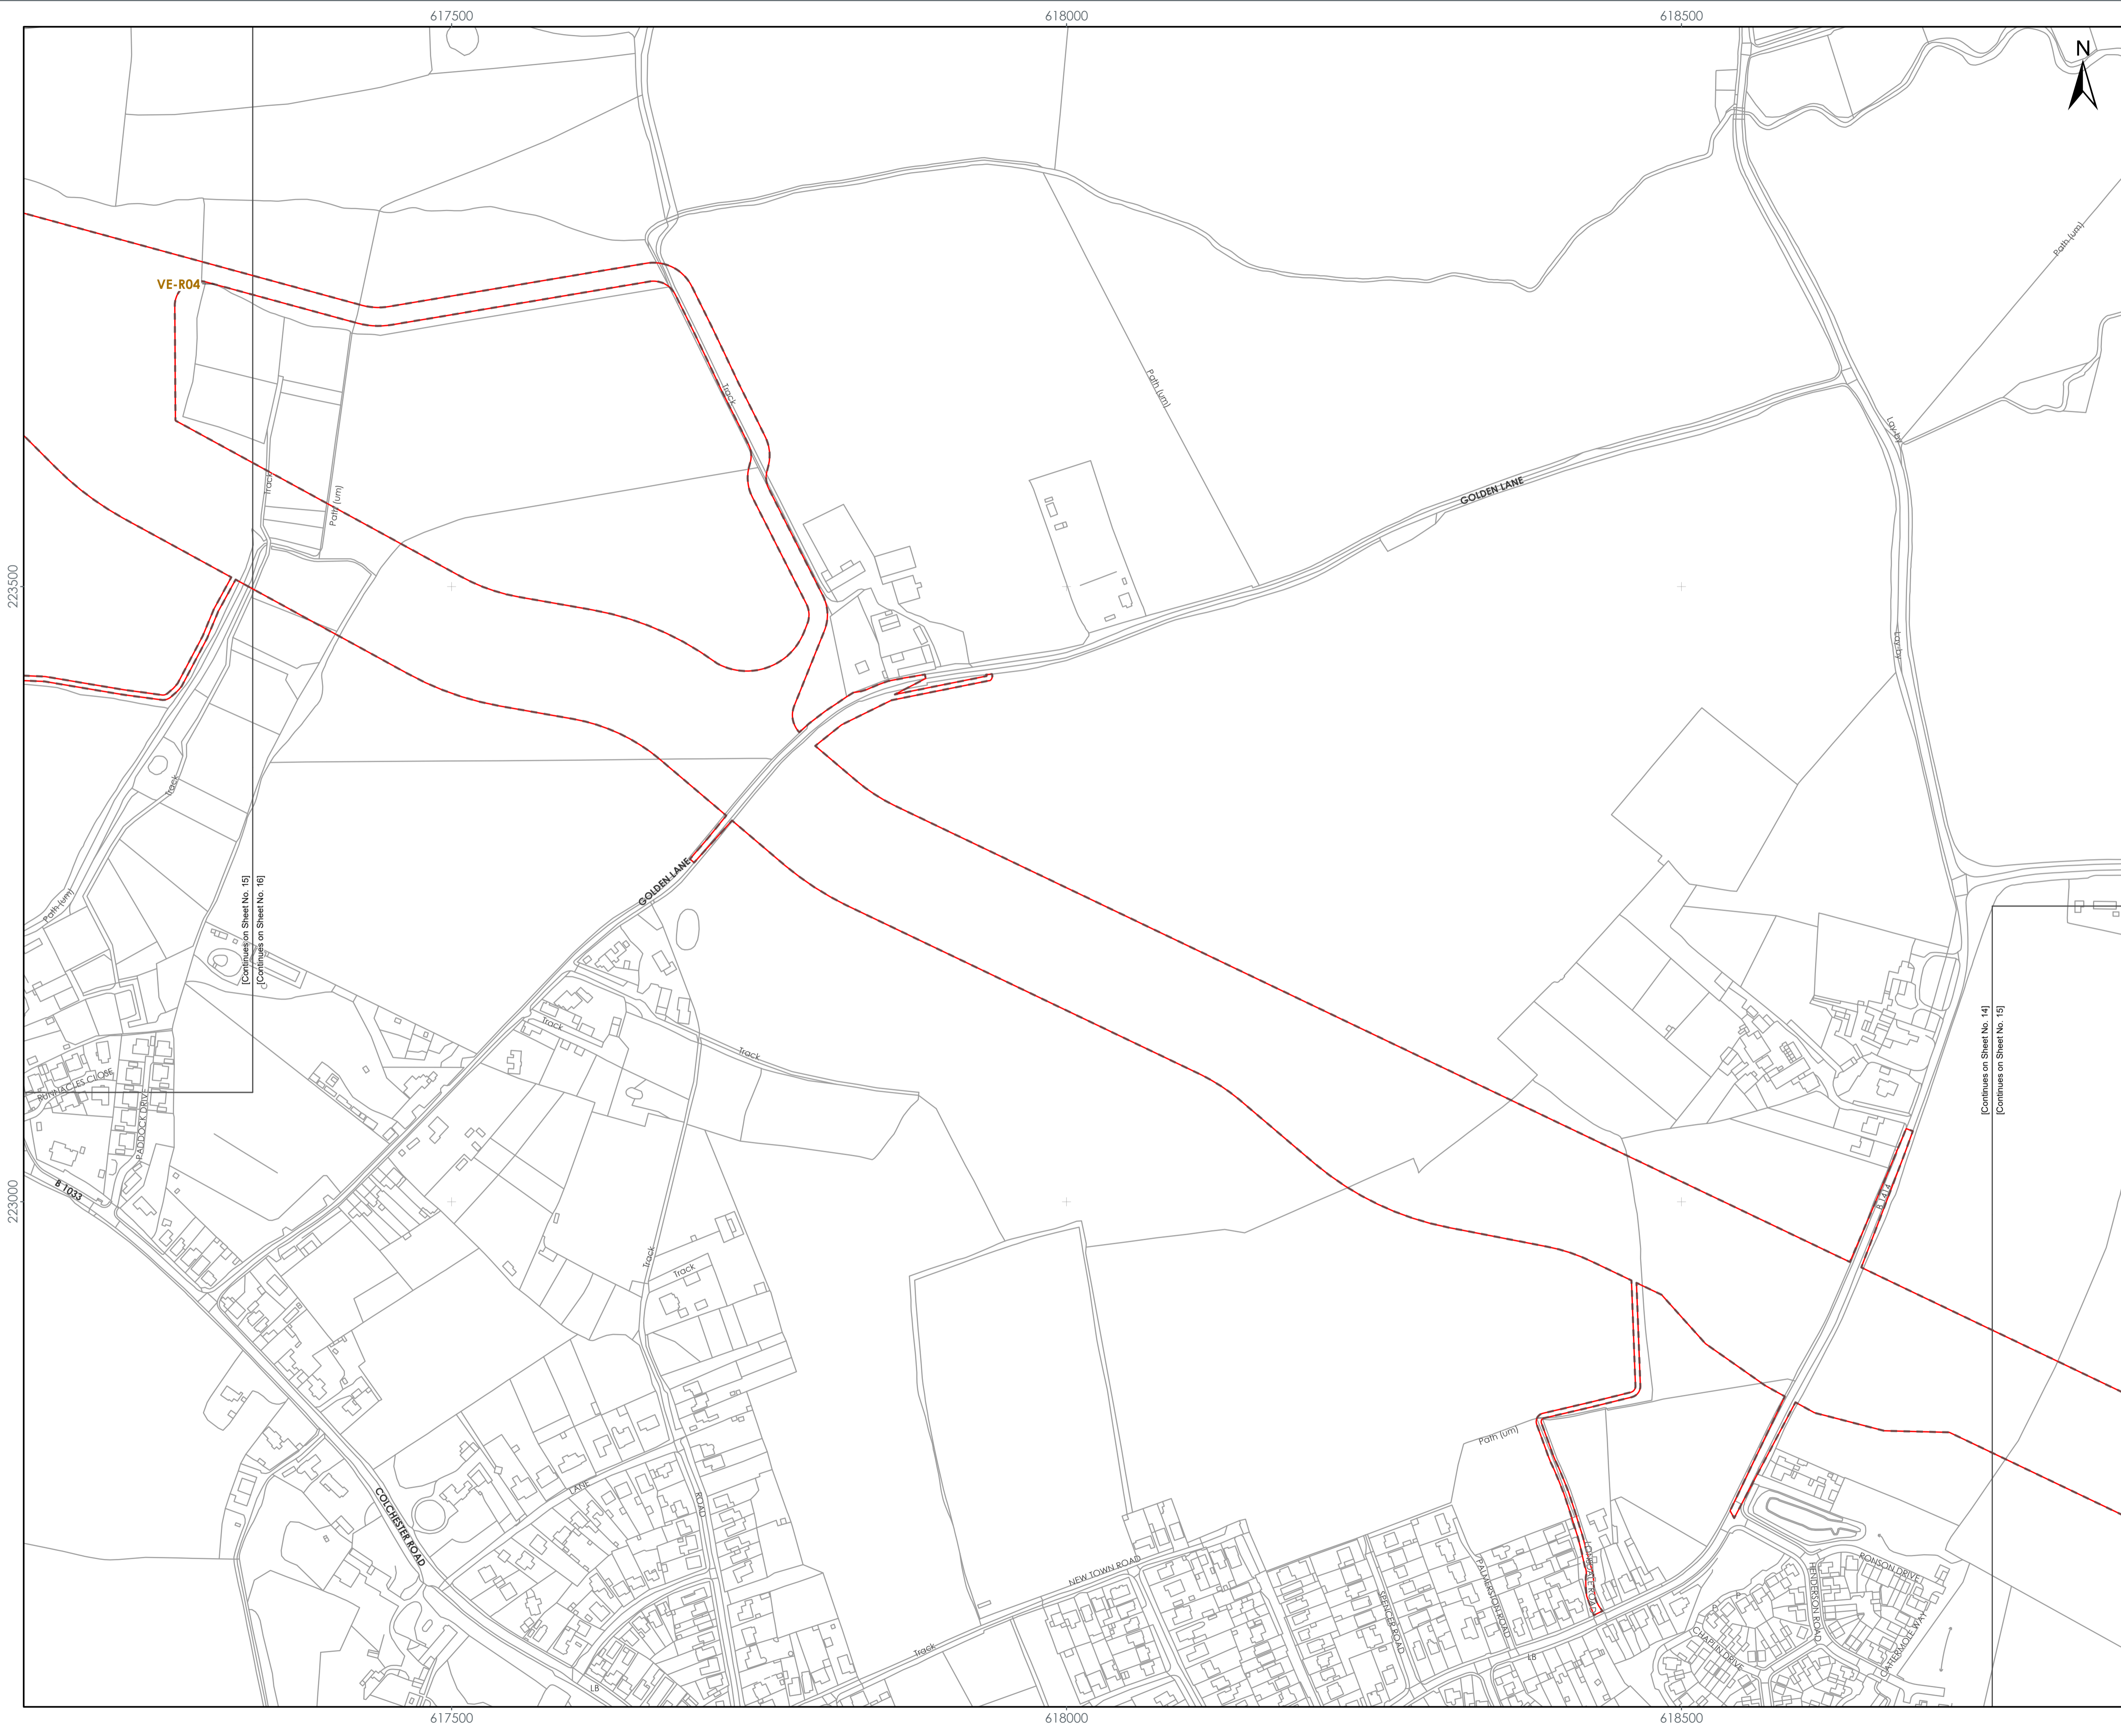

1. **LEGEND**
2. Order Limits
   - Change Request Order Limits
   - Change request - To remove

PROJECT TITLE:
FIVE ESTUARIES OFFSHORE WINDFARM

DRAWING TITLE:
10.18.1
Figures for Report of Proposed Changes

VER	DATE	REMARKS	Drawn	Checked
A	08/10/2024	For Issue	JB	JE

DRAWING NUMBER: **005409041-01**

Sheet No: 15 of 27
SCALE: 1:2,500 PLOT SIZE: A1 DATUM: OSGB 1936 PROJECTION: BNG