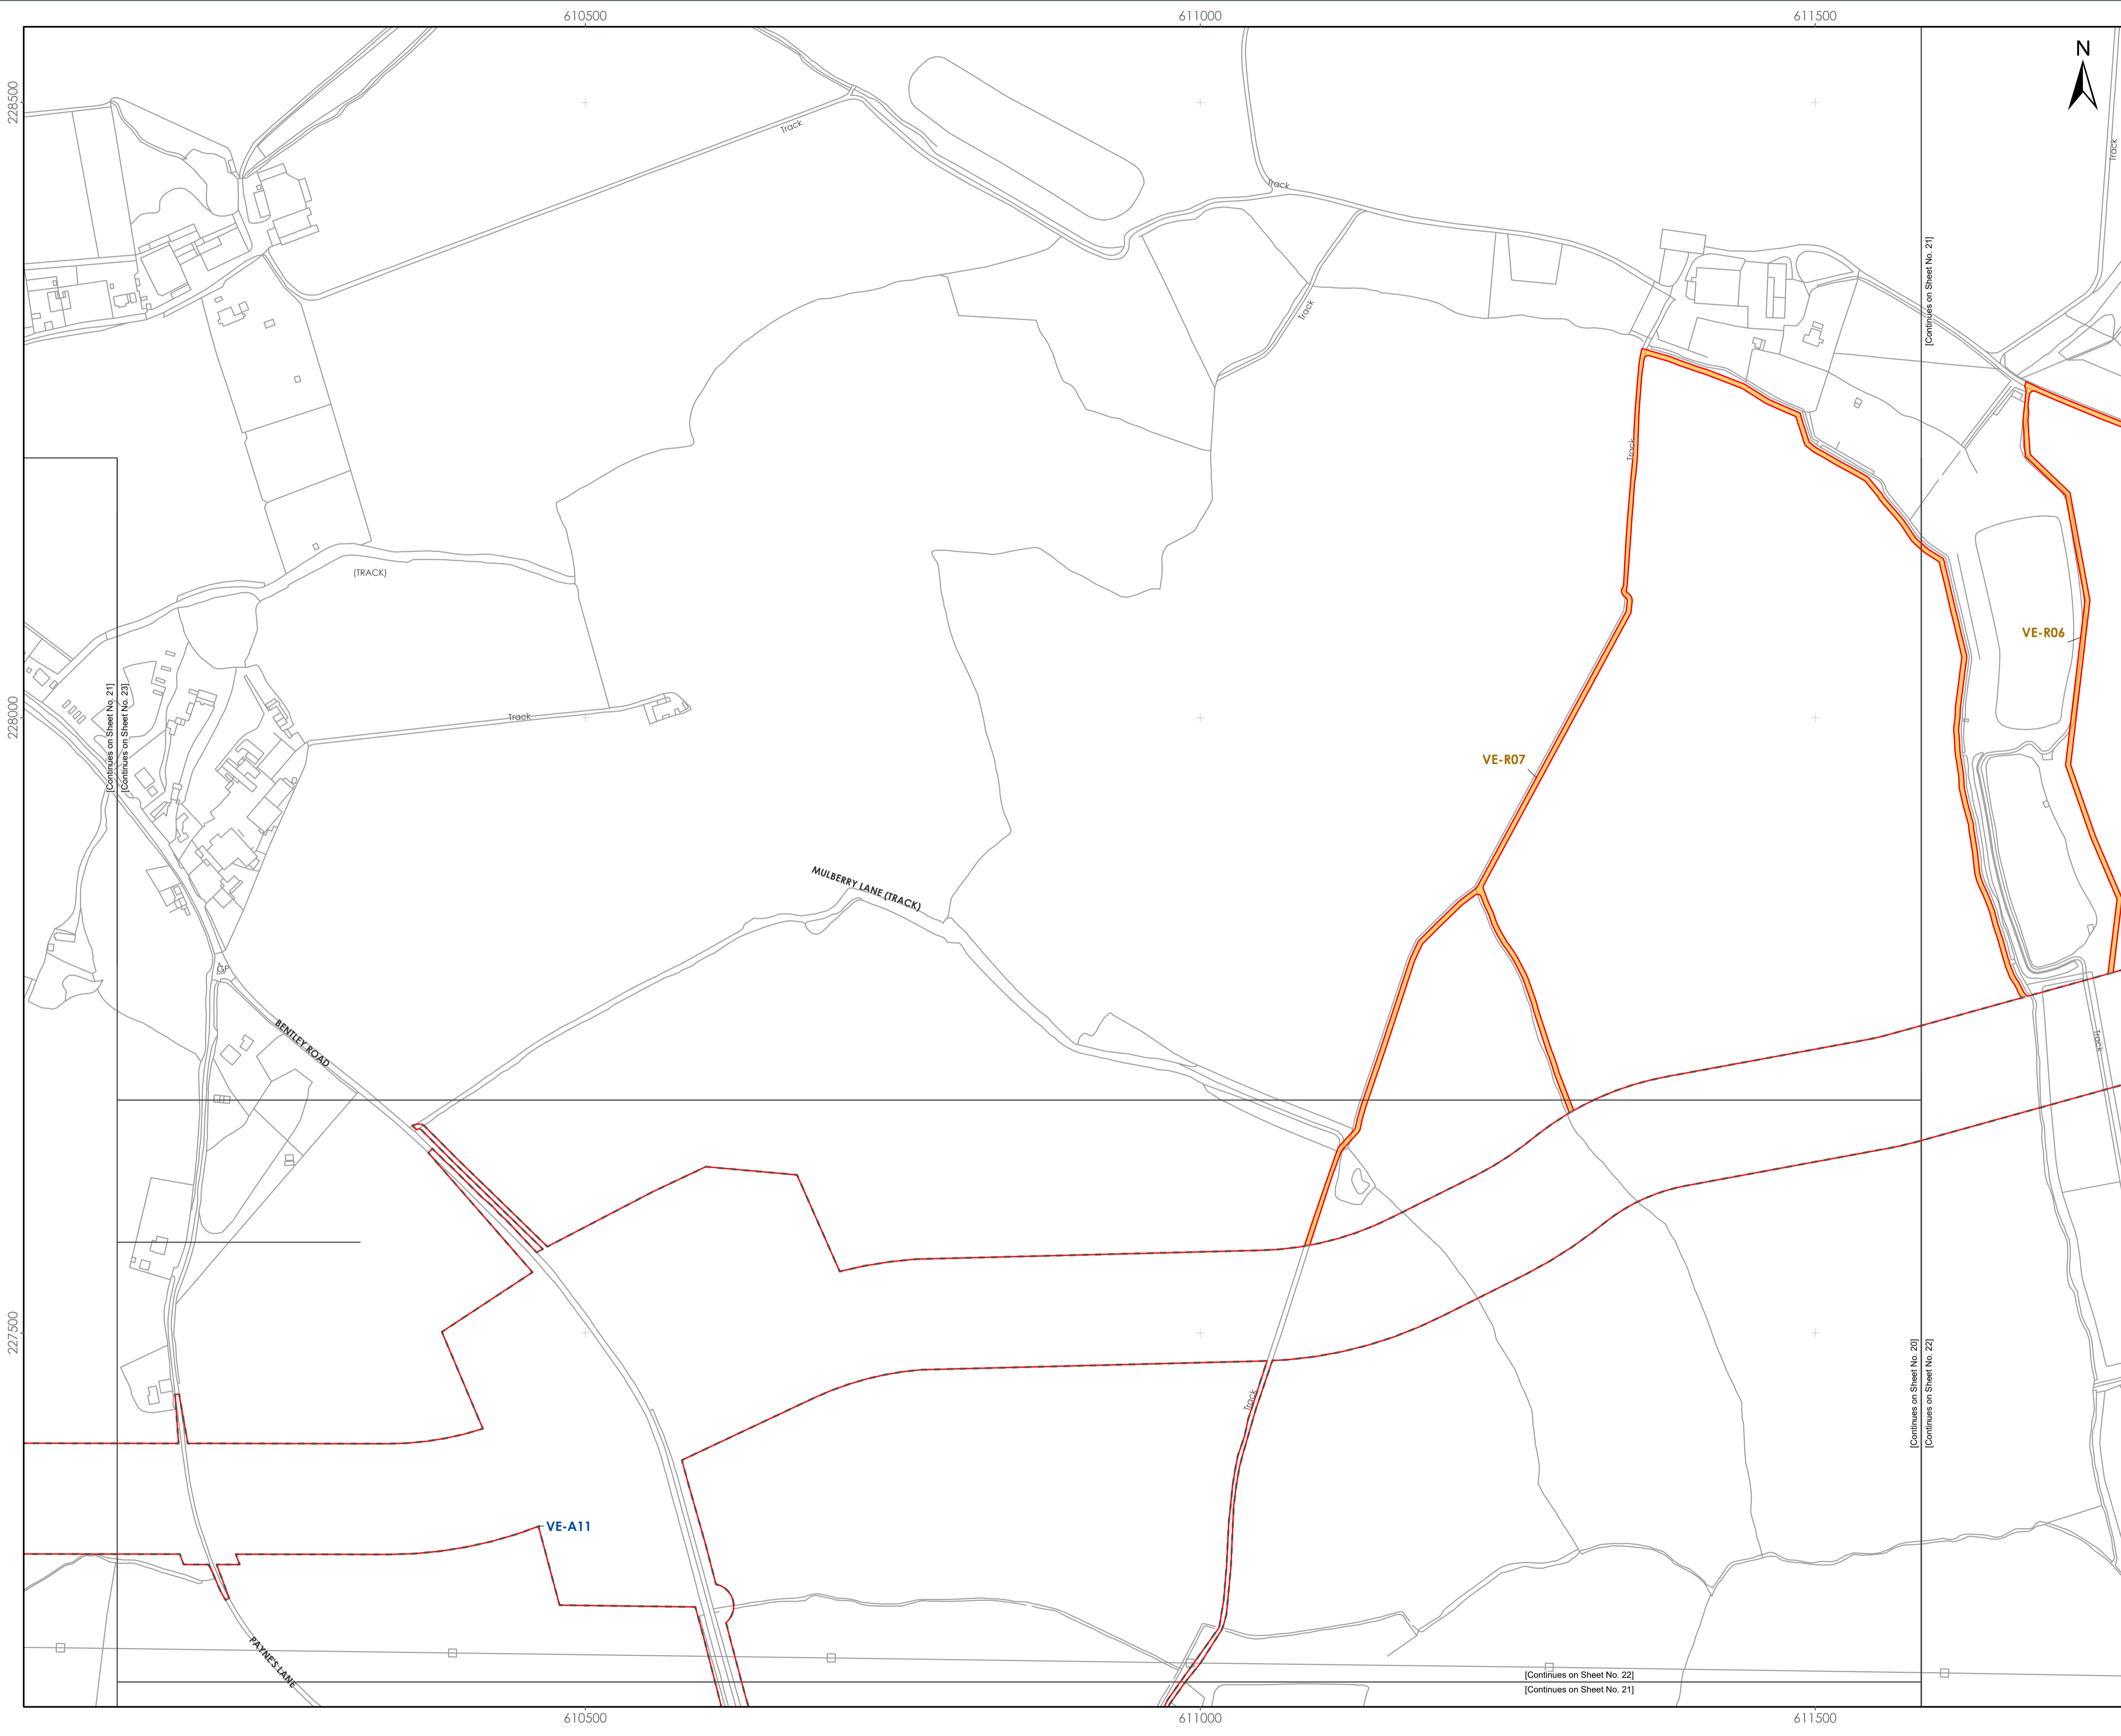

1. **LEGEND**
2. Order Limits
   - Change Request Order Limits
   - Change request - To add
   - Change request - To remove

PROJECT TITLE:
FIVE ESTUARIES OFFSHORE WINDFARM

DRAWING TITLE:
10.18.1
Figures for Report of Proposed Changes

VER	DATE	REMARKS	Drawn	Checked
A	08/10/2024	For Issue	JB	JE

DRAWING NUMBER: **005409041-01**

Sheet No: **21 of 27**
SCALE: 1:2,500 PLOT SIZE: A1 DATUM: OSGB 1936 PROJECTION: BNG