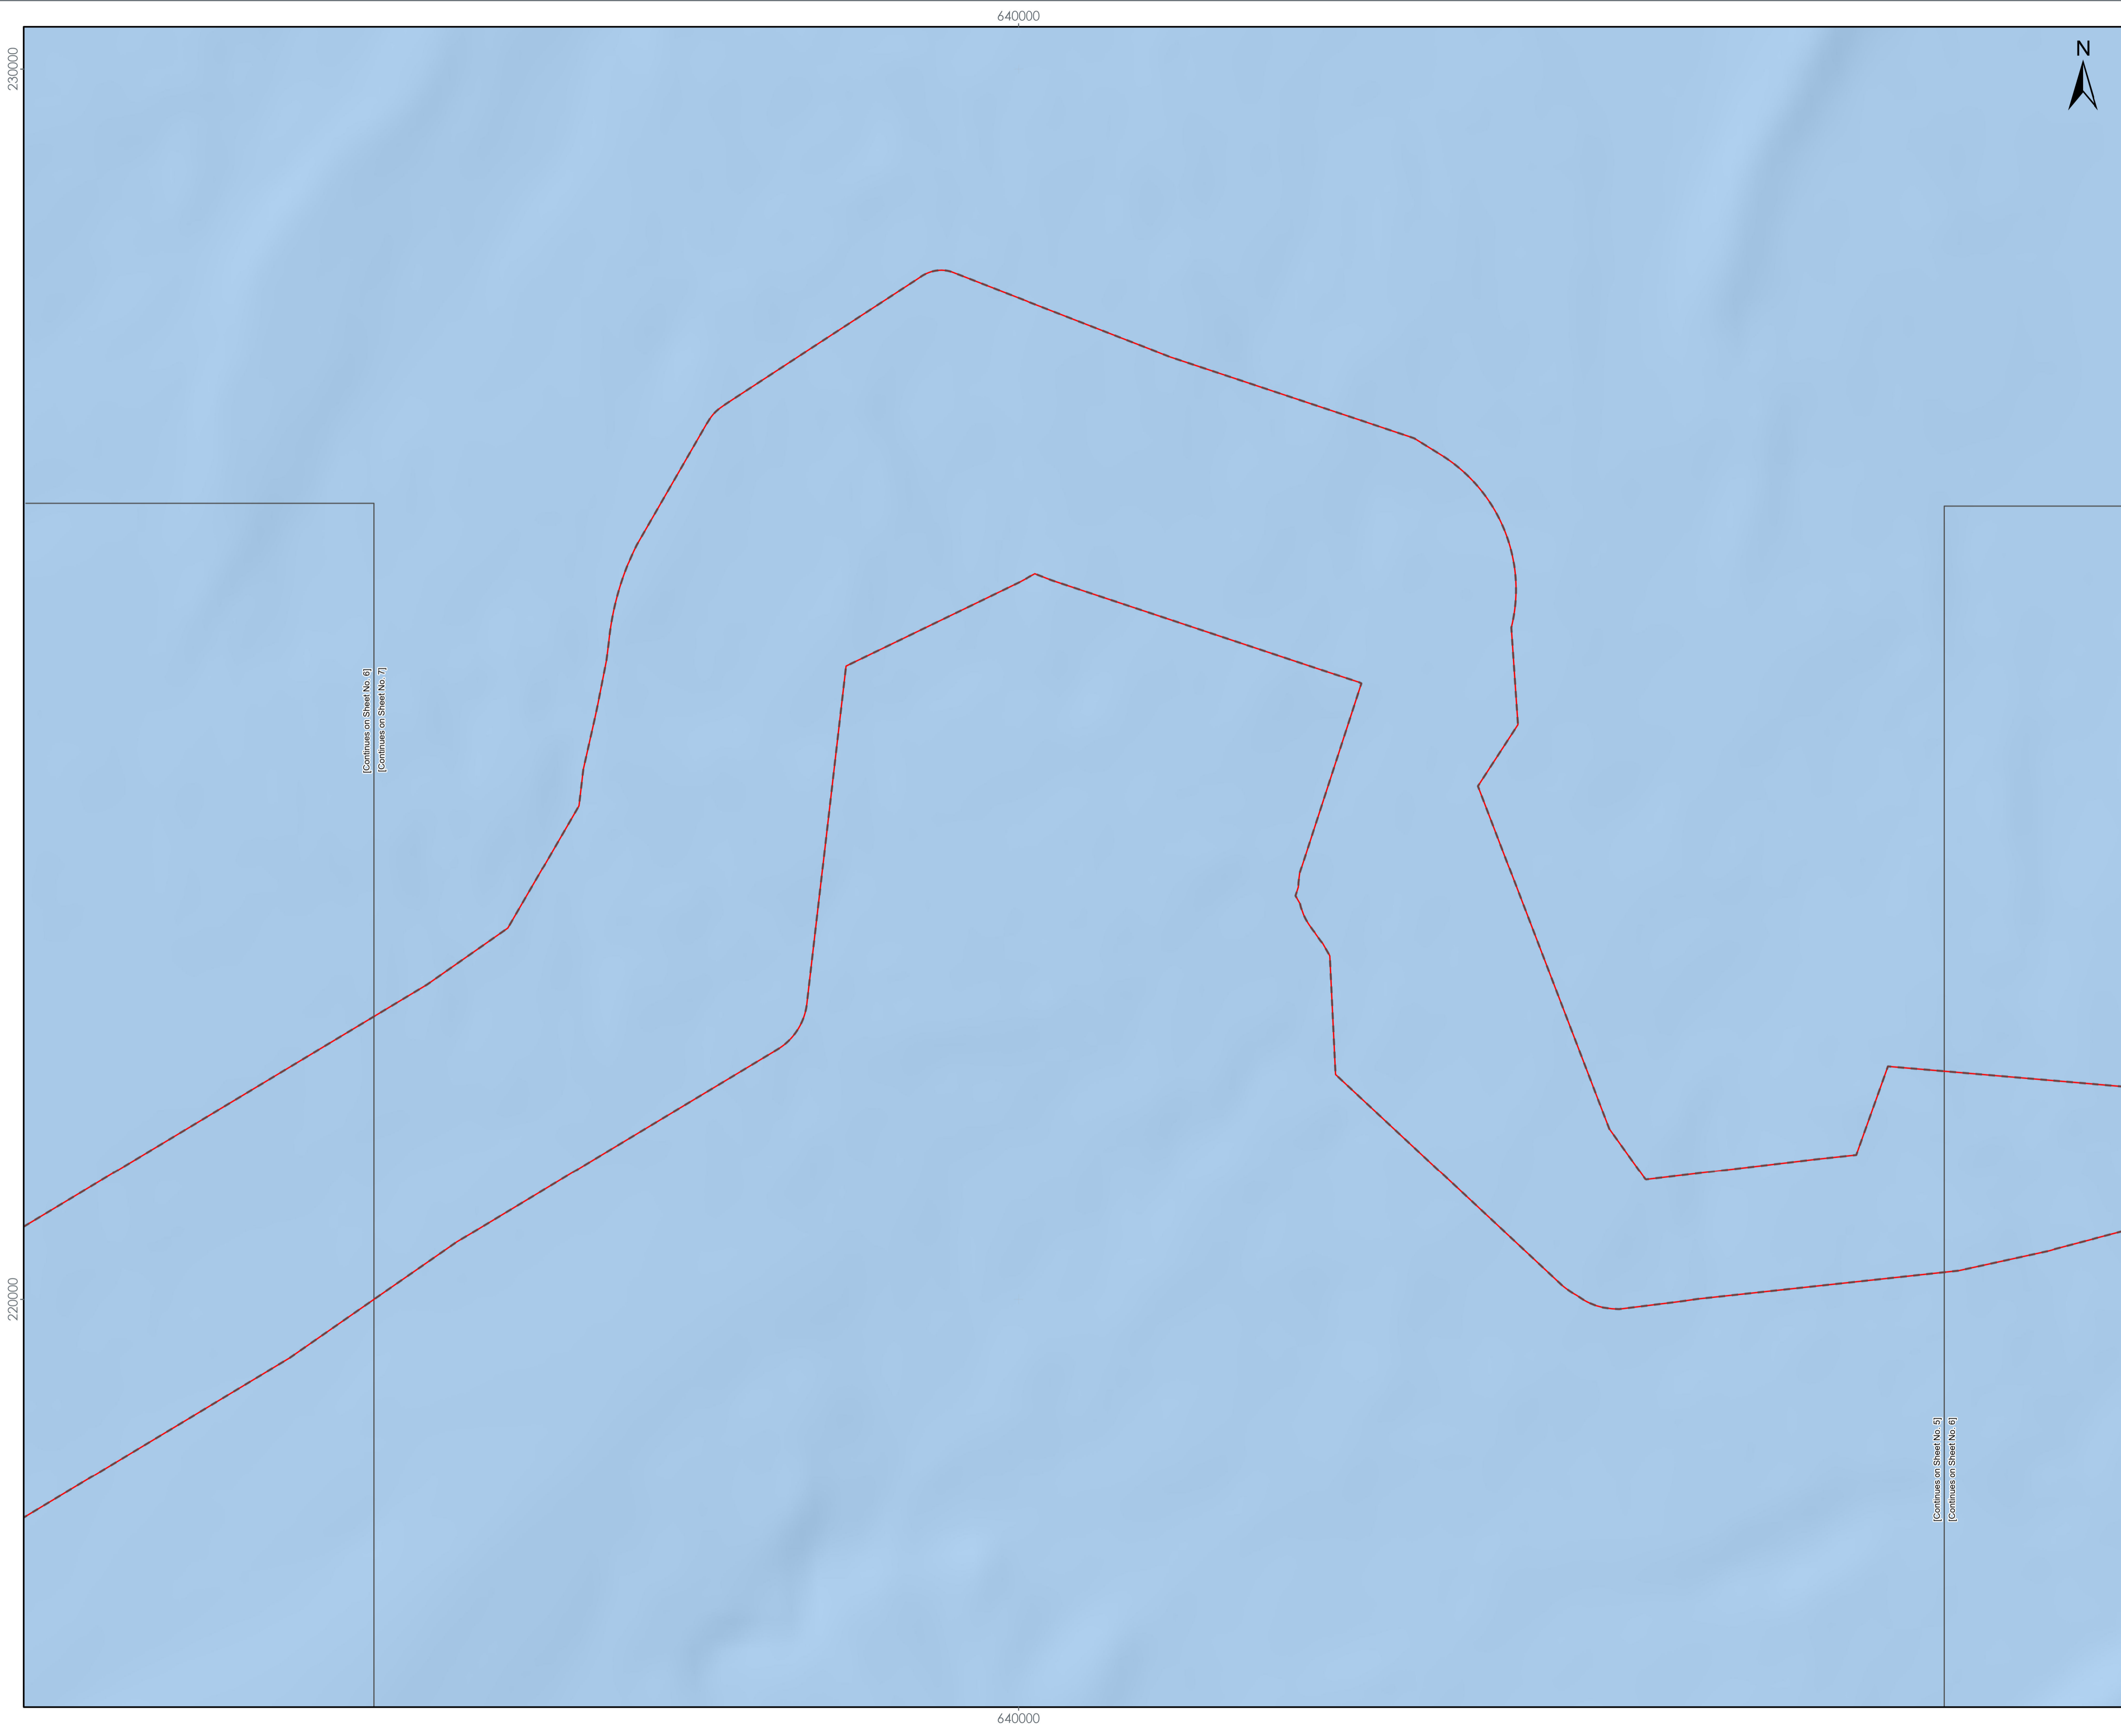

LEGEND

Order Limits

Change Request Order Limits

PROJECT TITLE:
FIVE ESTUARIES OFFSHORE WINDFARM

DRAWING TITLE:
10.18.1
Figures for Report of Proposed Changes

VER	DATE	REMARKS	Drawn	Checked
A	08/10/2024	For Issue	JB	JE

DRAWING NUMBER: 005409041-01

Sheet No: 6 of 27
SCALE: 1:25,000   PLOT SIZE: A1   DATUM: OSGB 1936   PROJECTION: BNG