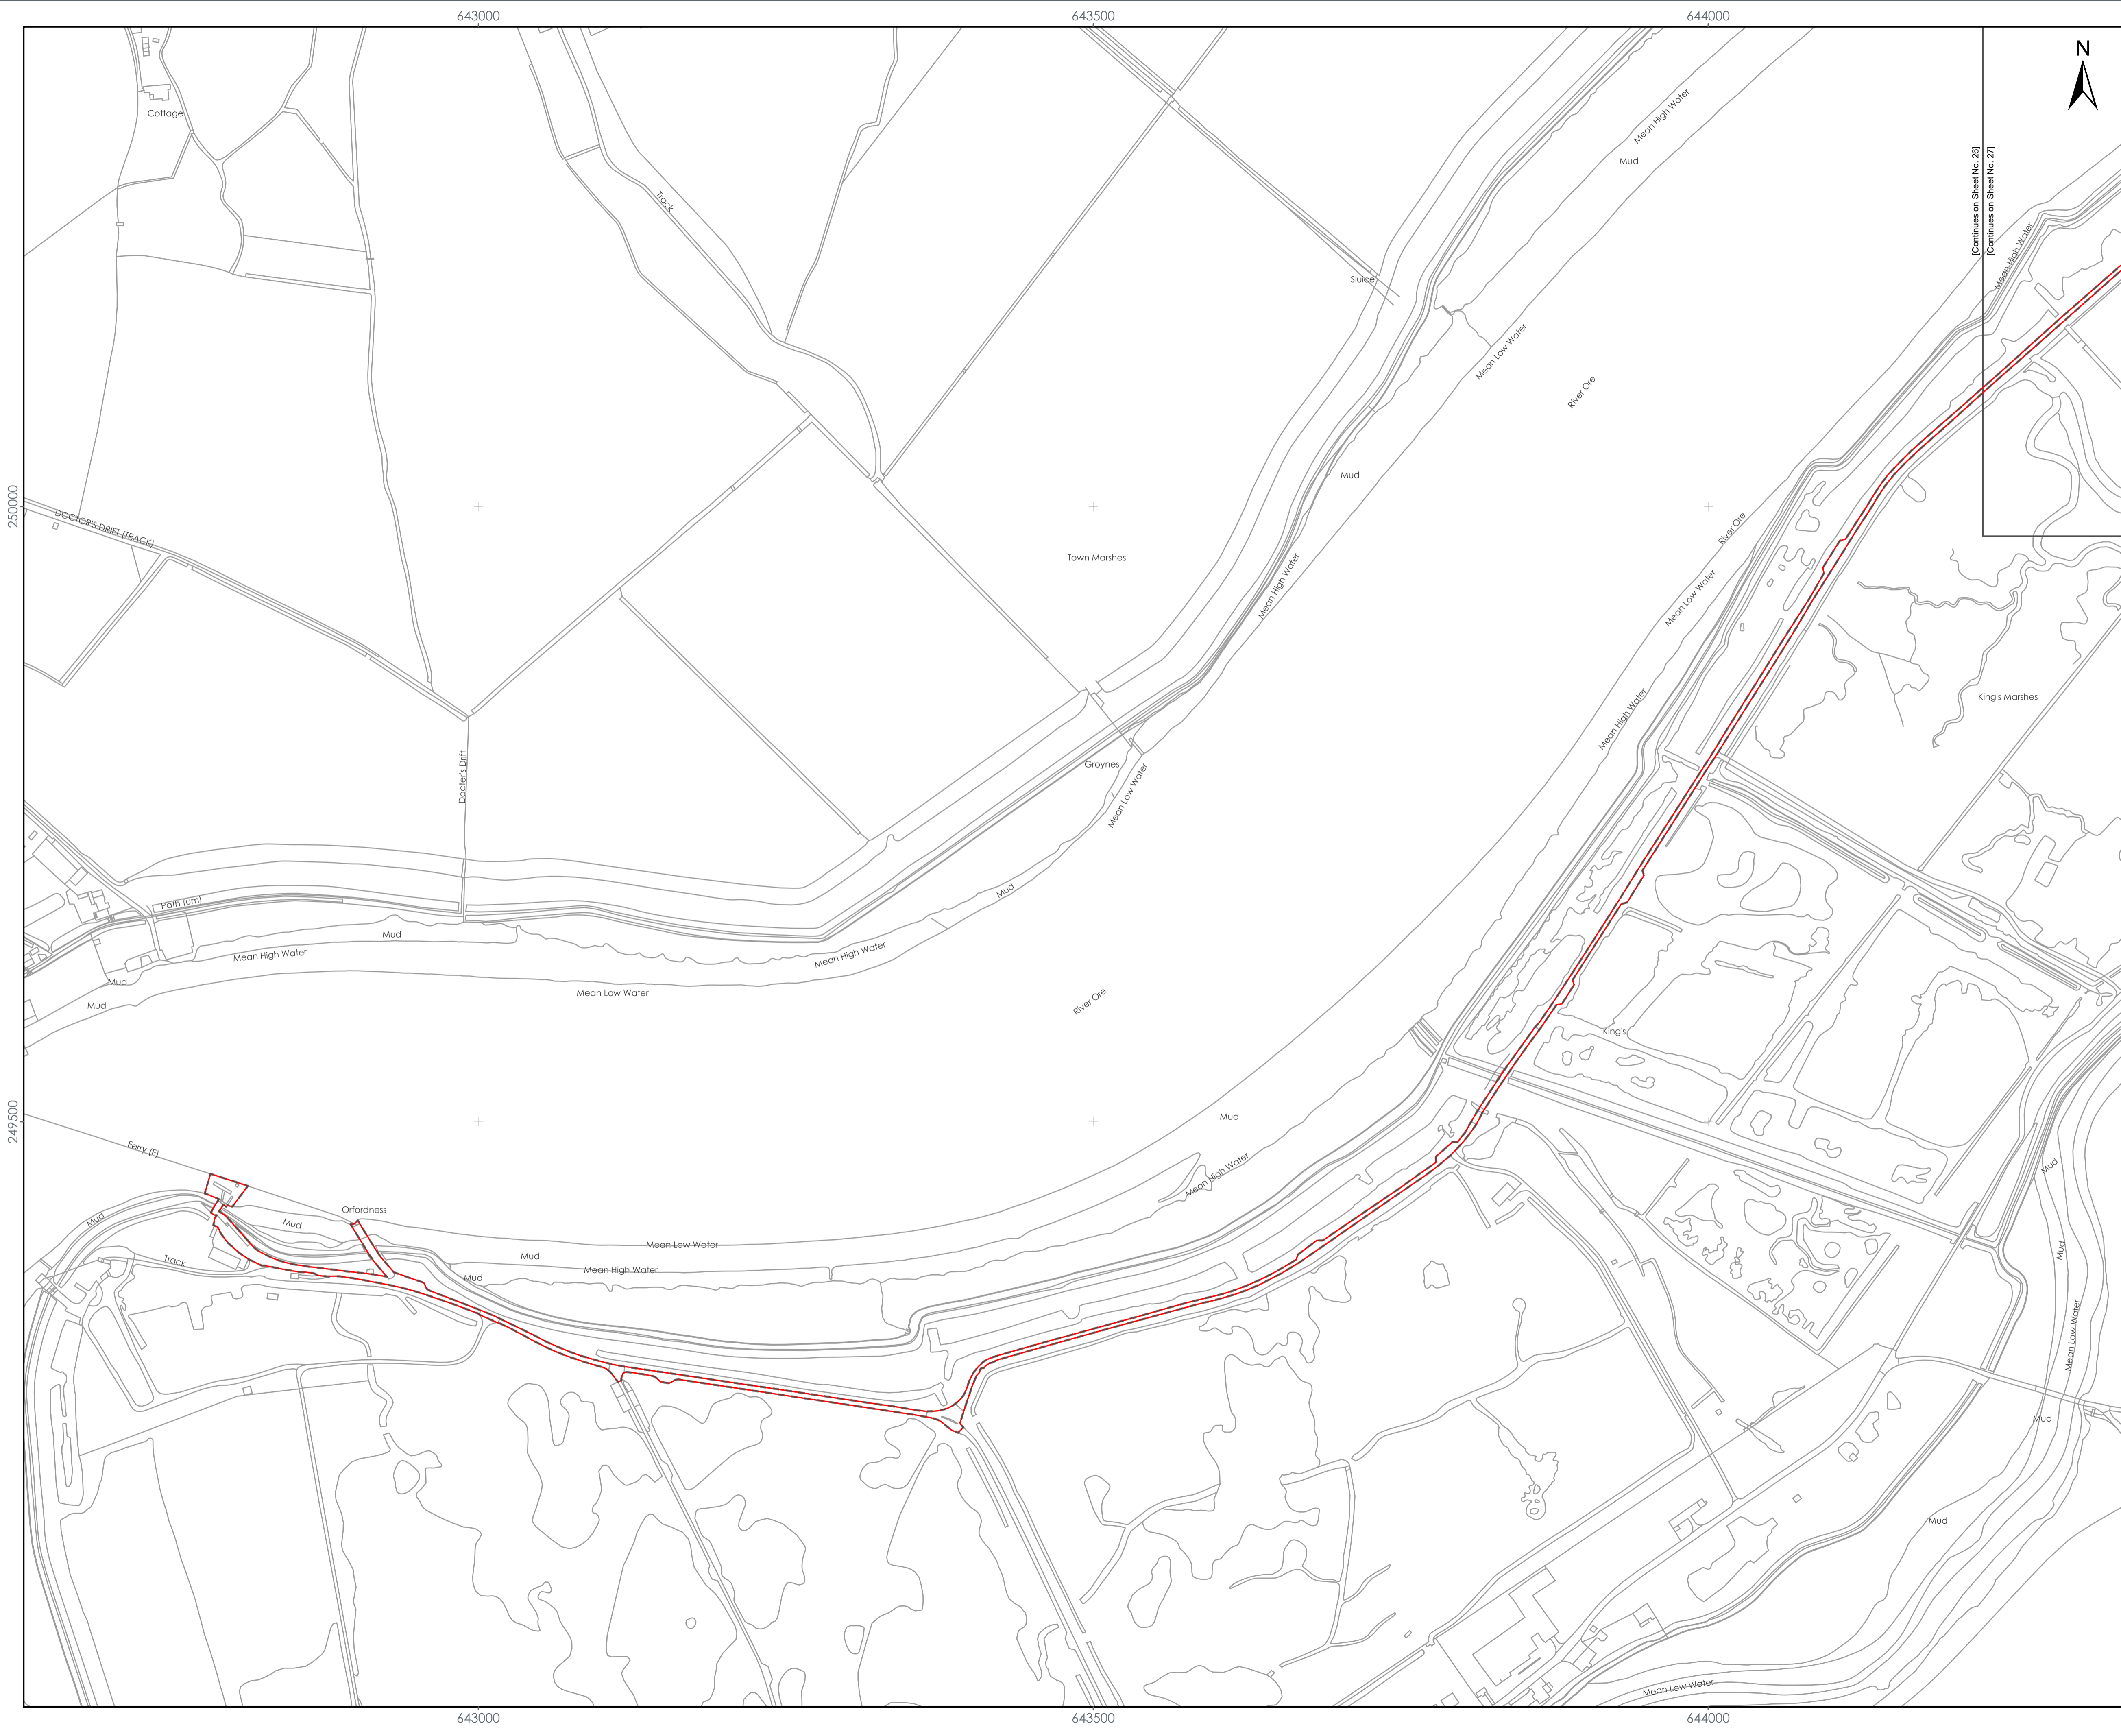

LEGEND

- Order Limits
- Change Request Order Limits

PROJECT TITLE:
FIVE ESTUARIES OFFSHORE WINDFARM

DRAWING TITLE:
10.18.1
Figures for Report of Proposed Changes

VER	DATE	REMARKS	Drawn	Checked
A	08/10/2024	For Issue	JB	JE

DRAWING NUMBER: 005409041-01

Sheet No: 26 of 27
SCALE: 1:2,500 PLOT SIZE: A1 DATUM: OSGB 1936 PROJECTION: BNG