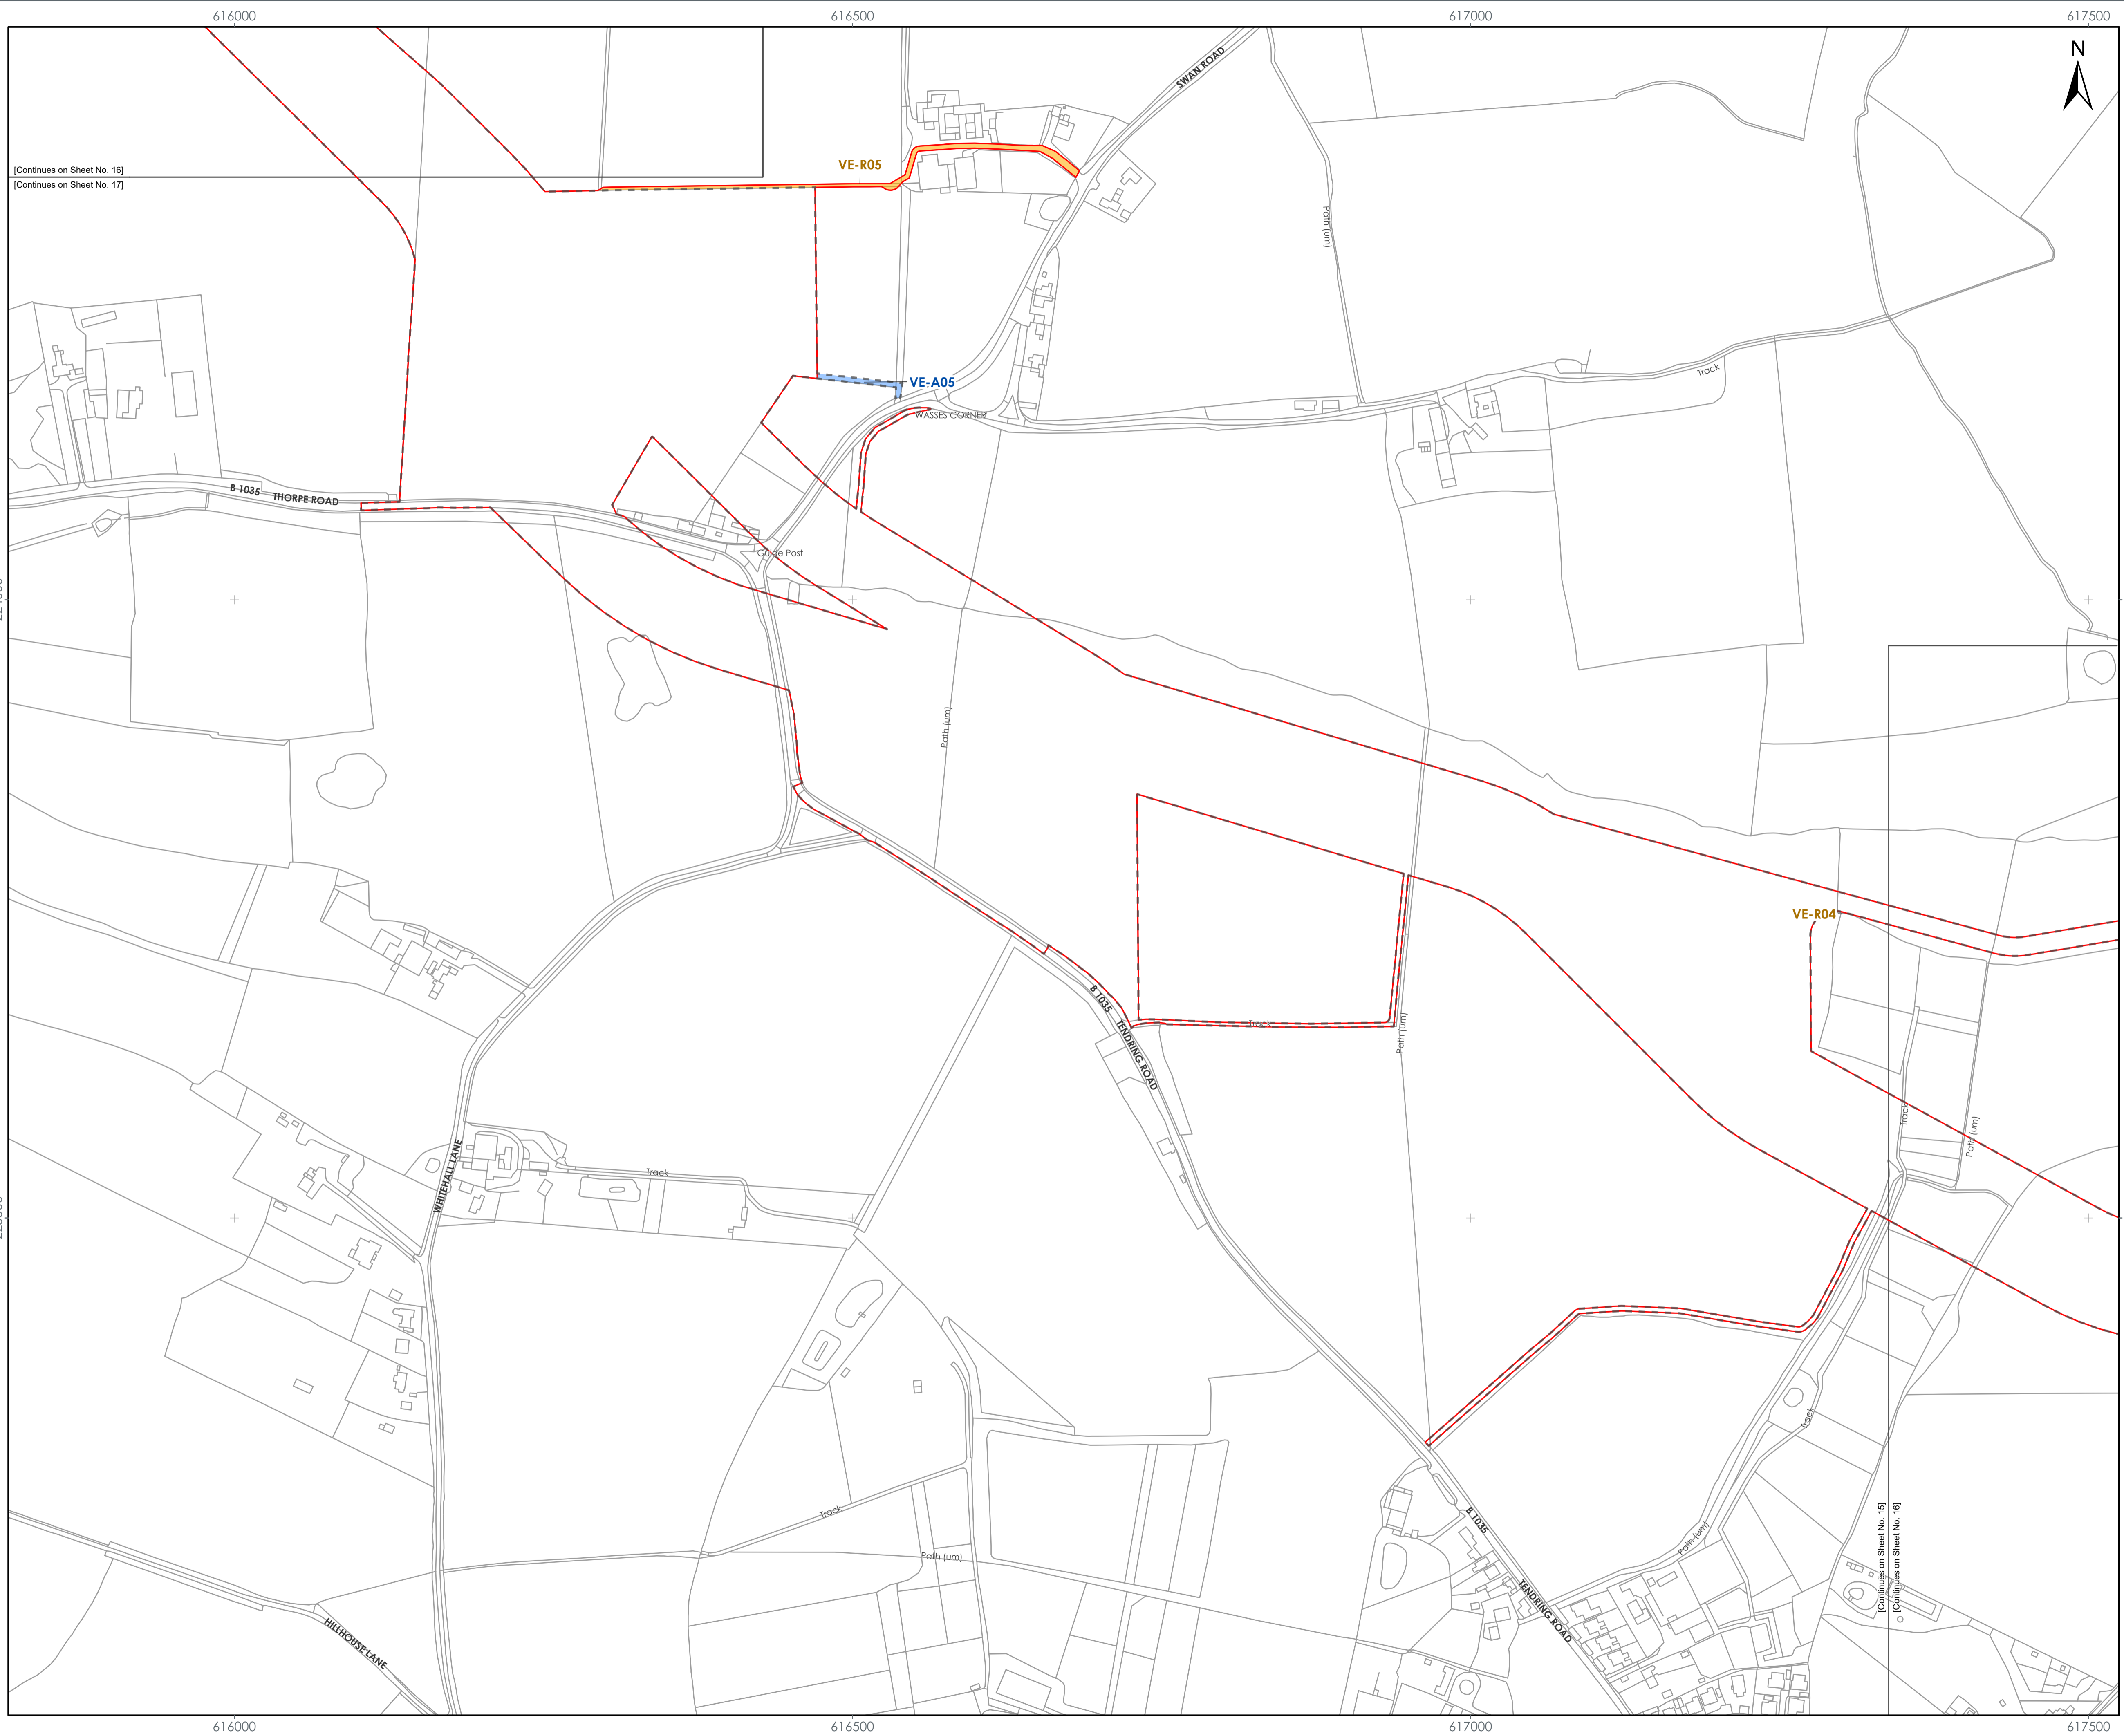

[Continues on Sheet No. 16]
[Continues on Sheet No. 17]