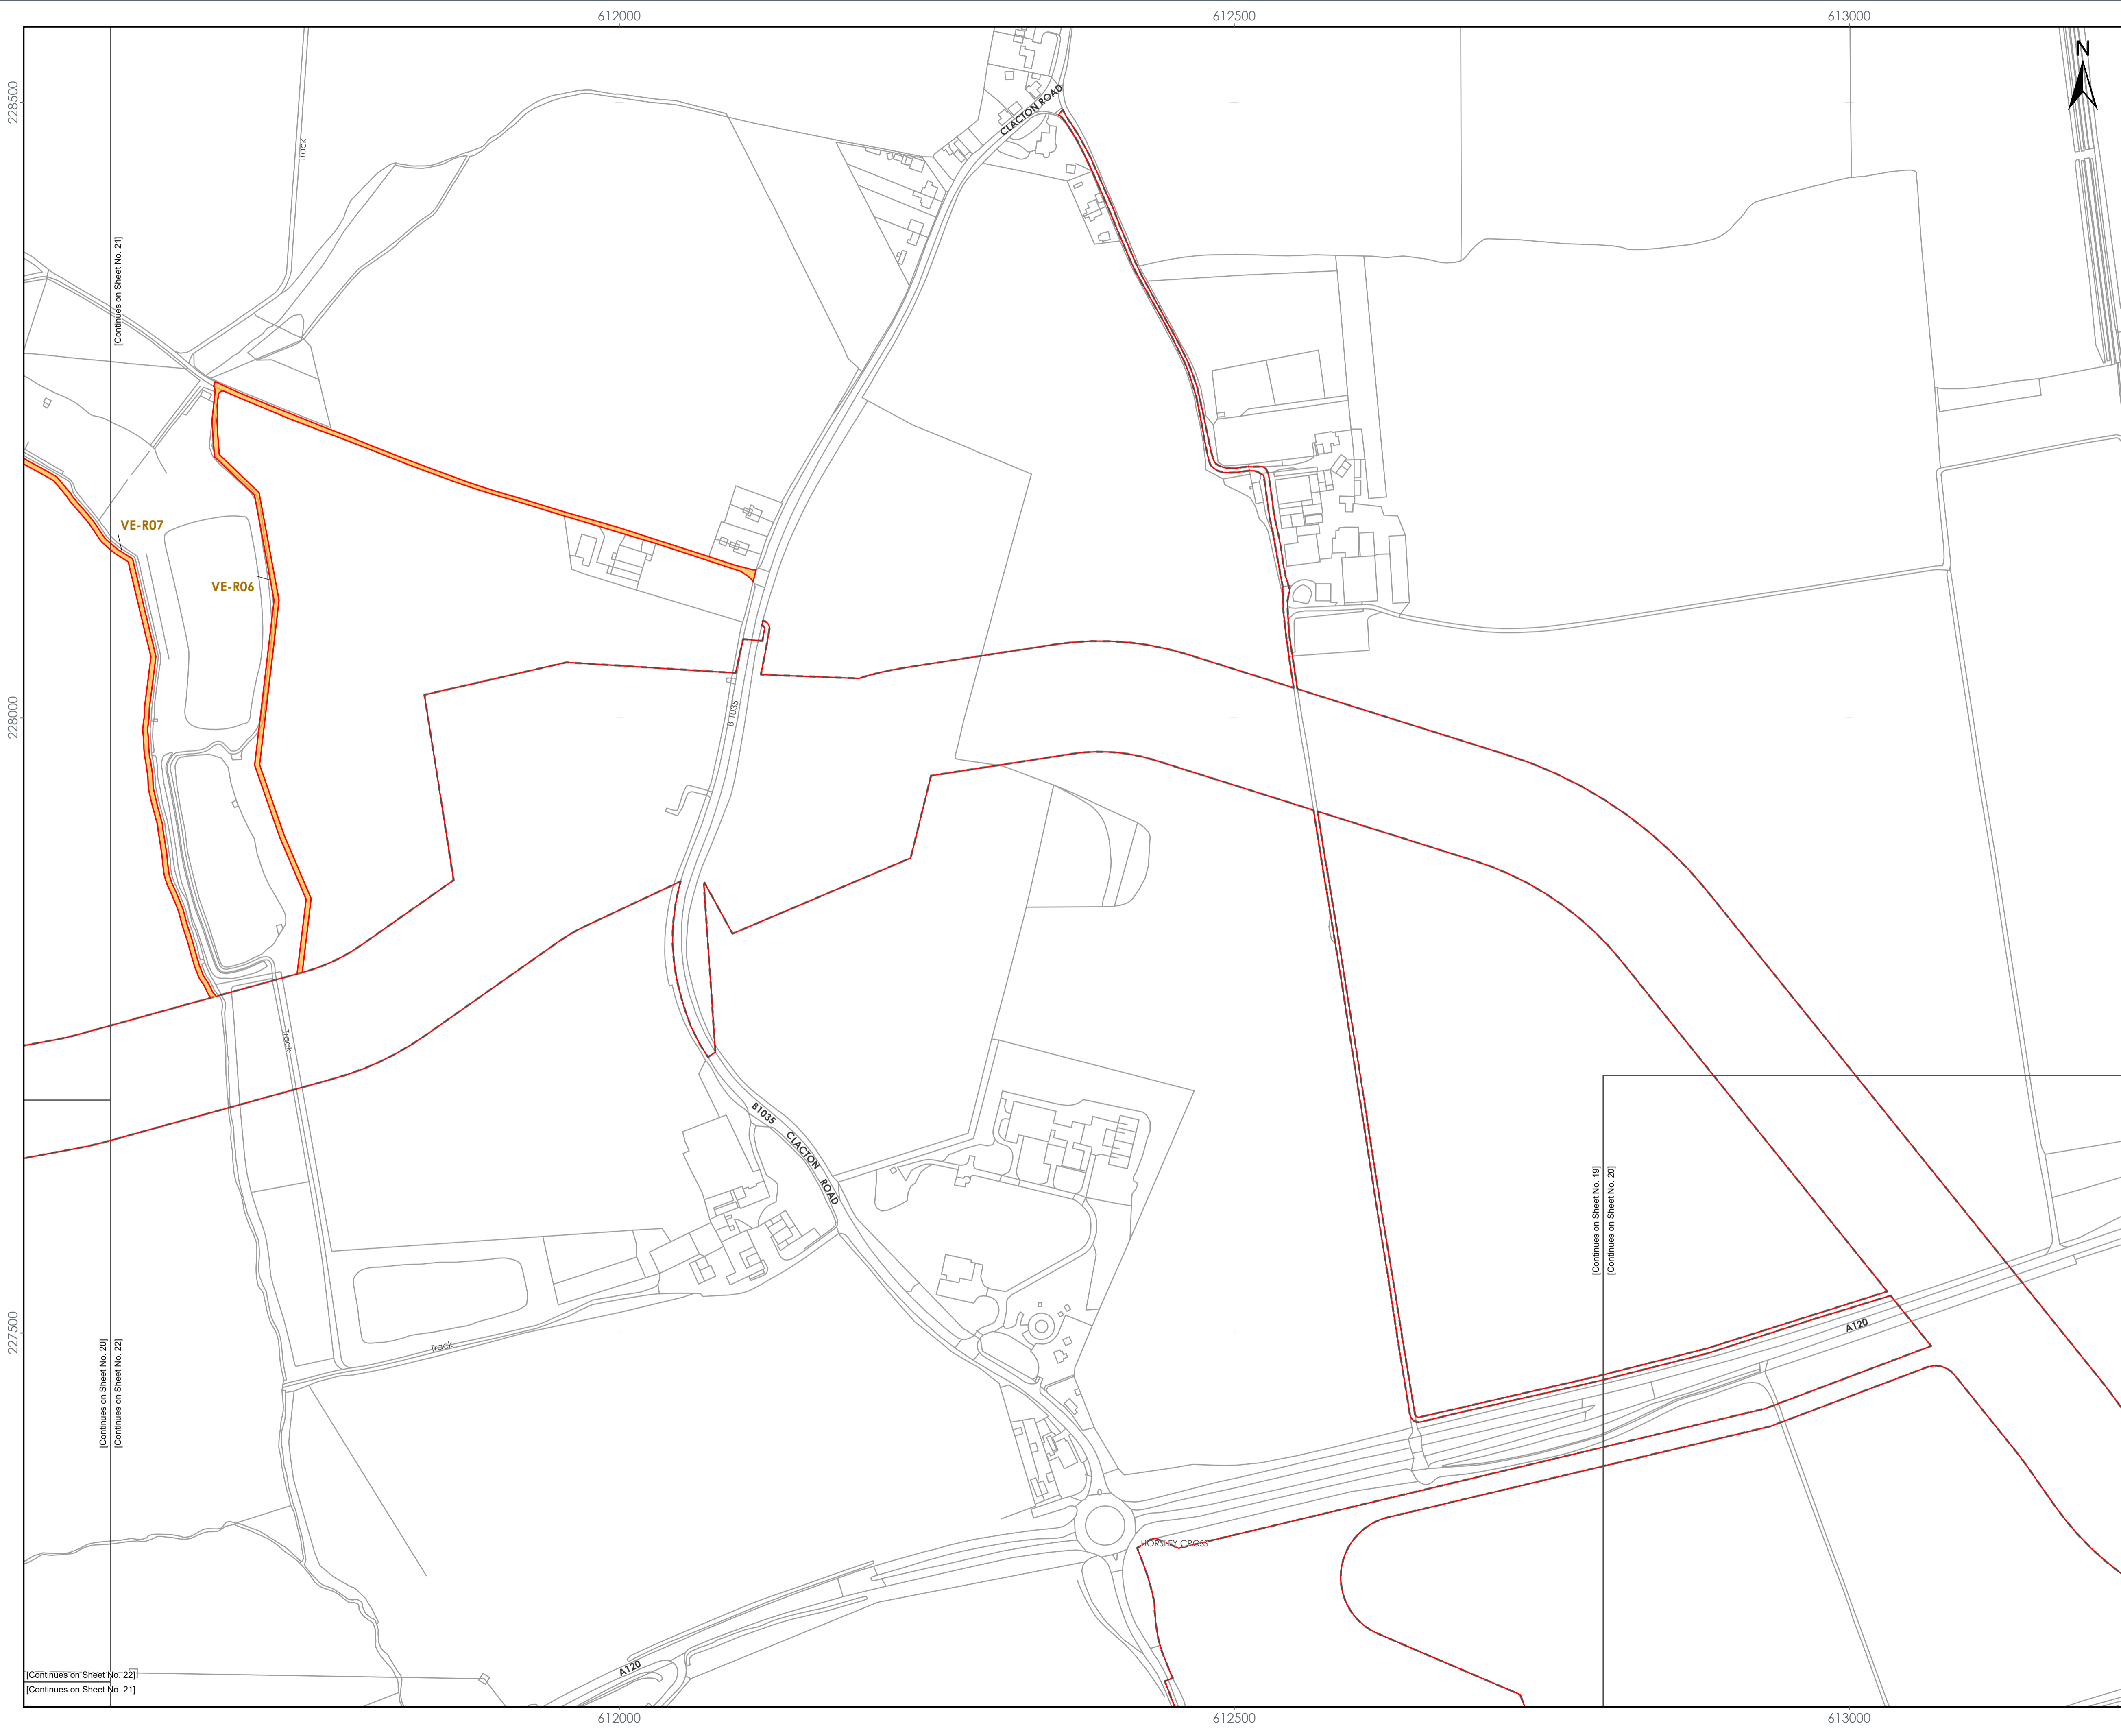

1. **LEGEND**
2. Order Limits
   - Change Request Order Limits
   - Change request - To remove

PROJECT TITLE:
FIVE ESTUARIES OFFSHORE WINDFARM

DRAWING TITLE:
10.18.1
Figures for Report of Proposed Changes

VER	DATE	REMARKS	Drawn	Checked
A	08/10/2024	For Issue	JB	JE

DRAWING NUMBER: **005409041-01**

Sheet No: **20 of 27**
SCALE: 1:2,500 PLOT SIZE: A1 DATUM: OSGB 1936 PROJECTION: BNG

[Continues on Sheet No. 21]
[Continues on Sheet No. 20]
[Continues on Sheet No. 22]
[Continues on Sheet No. 21]

228500
228000
227500
227500