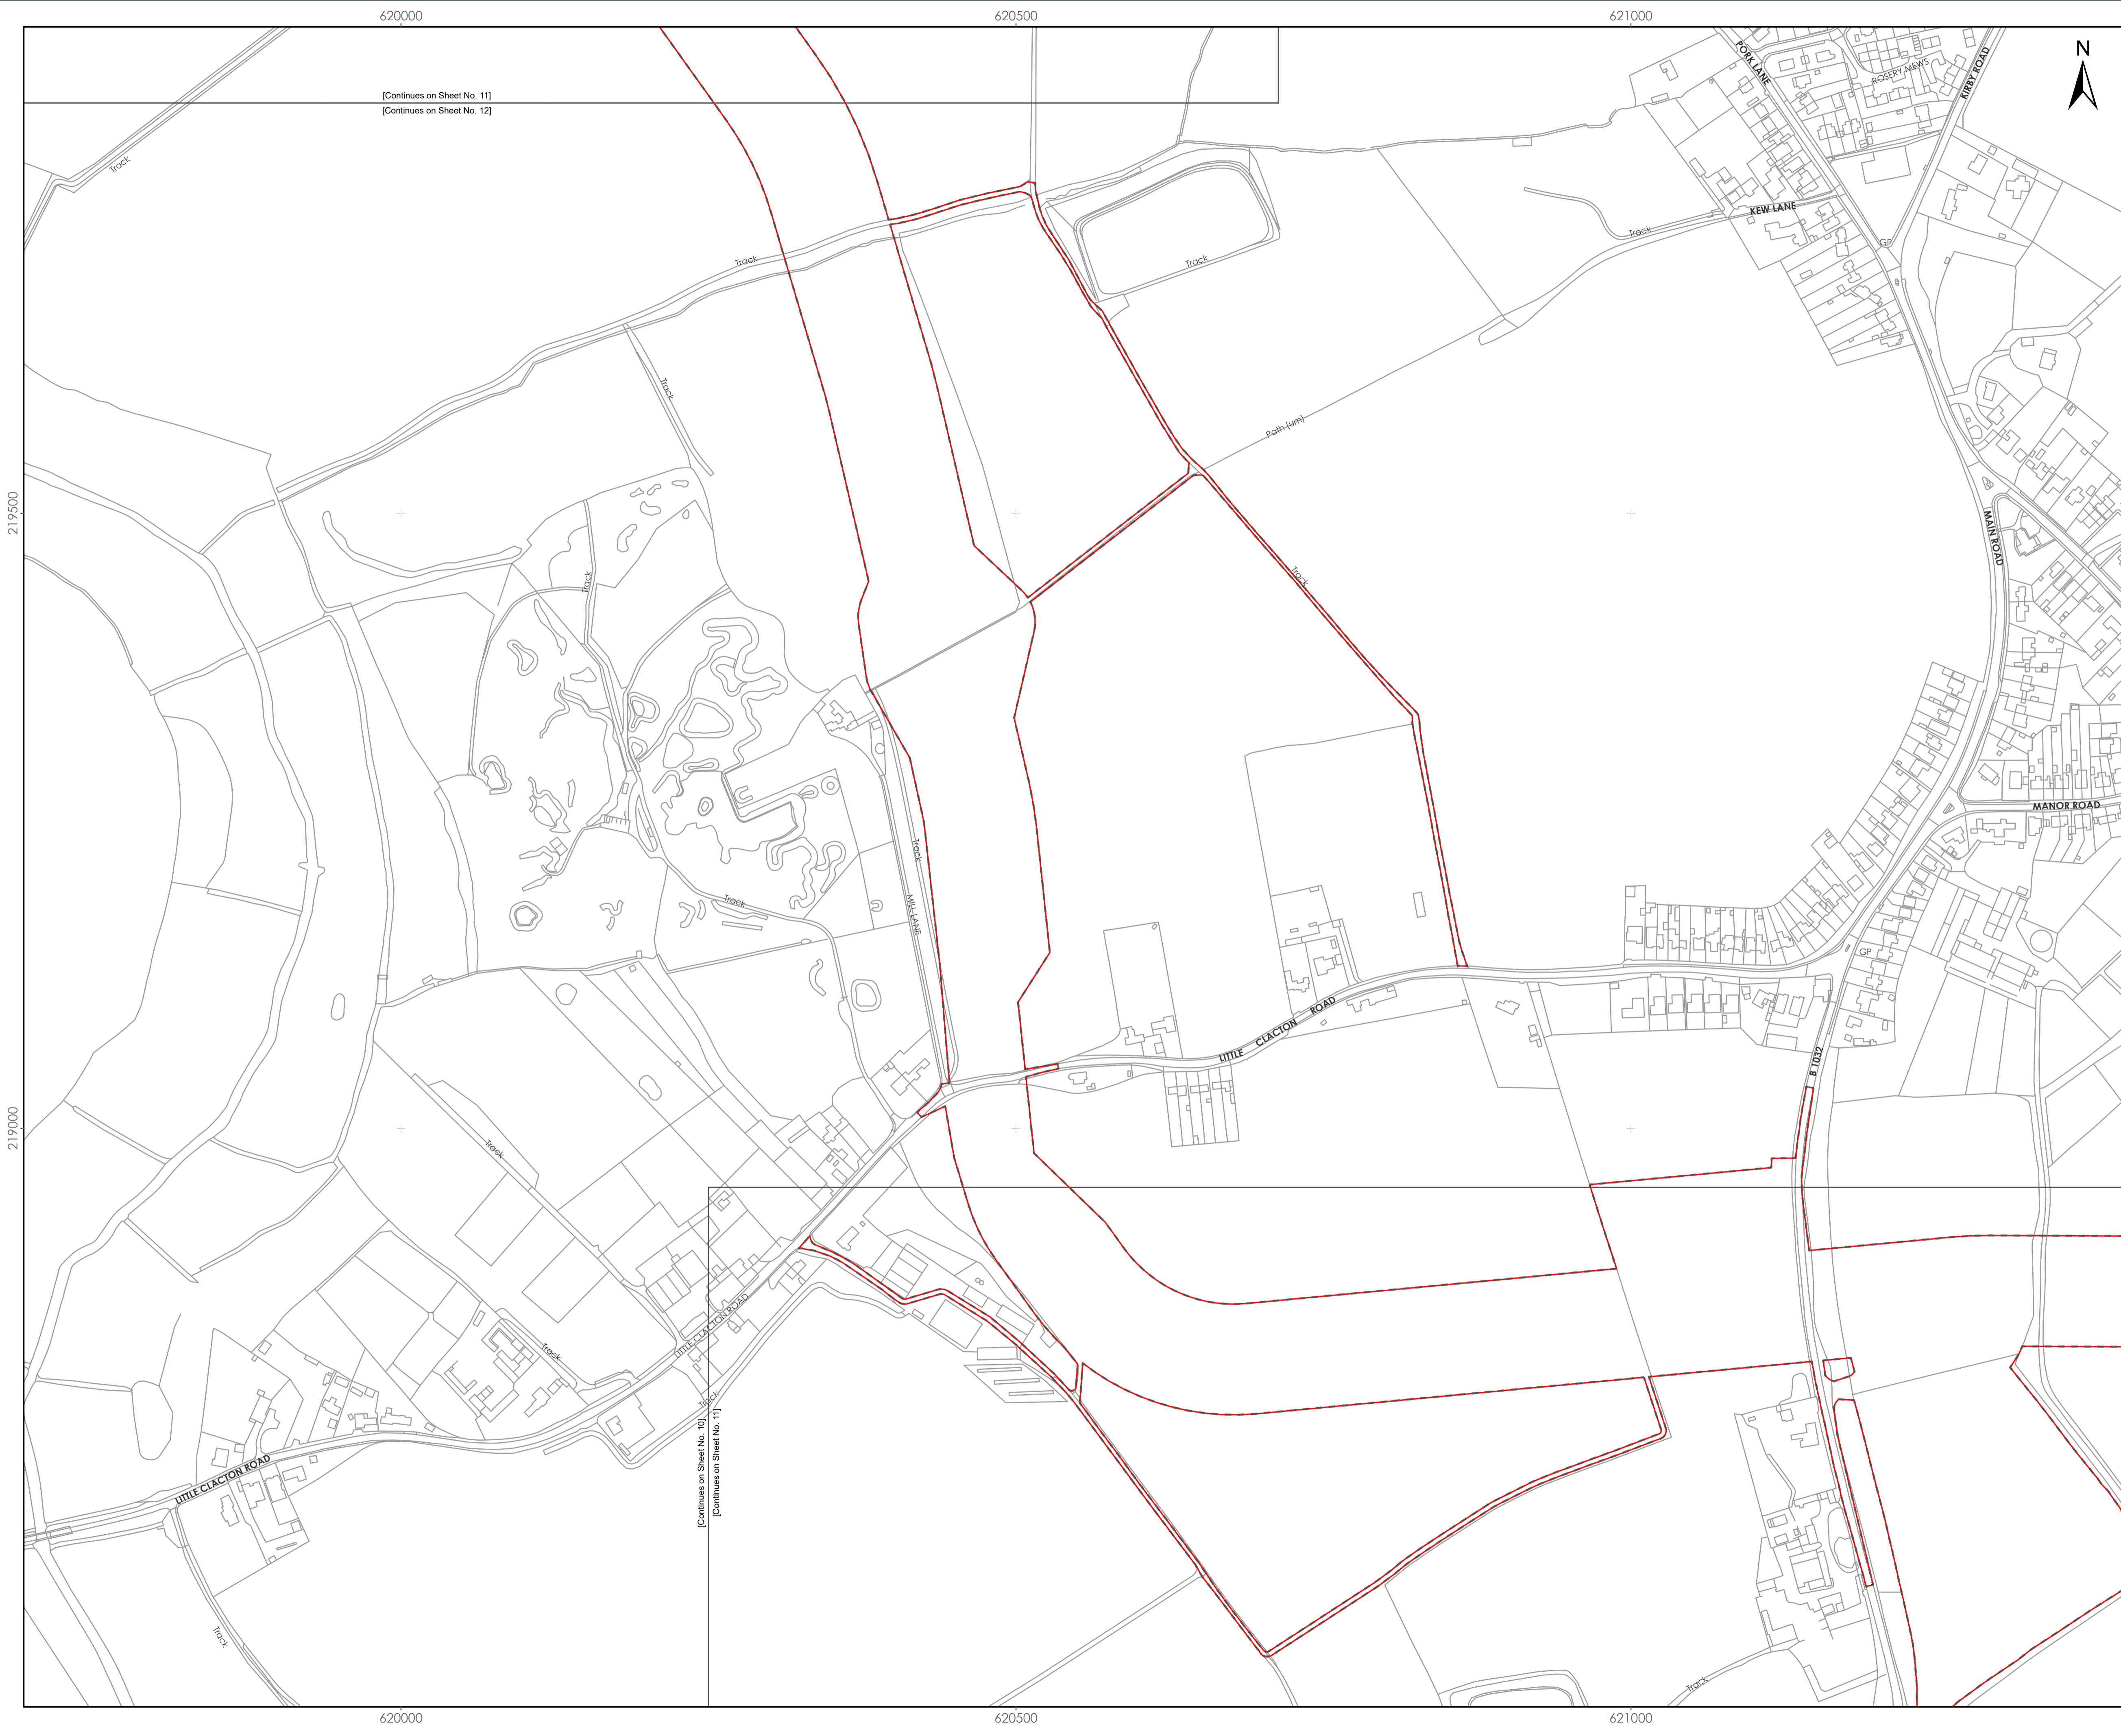

219500

219000

219500

620000

620500

621000

[Continues on Sheet No. 11]
[Continues on Sheet No. 12]

[Continues on Sheet No. 10]
[Continues on Sheet No. 11]