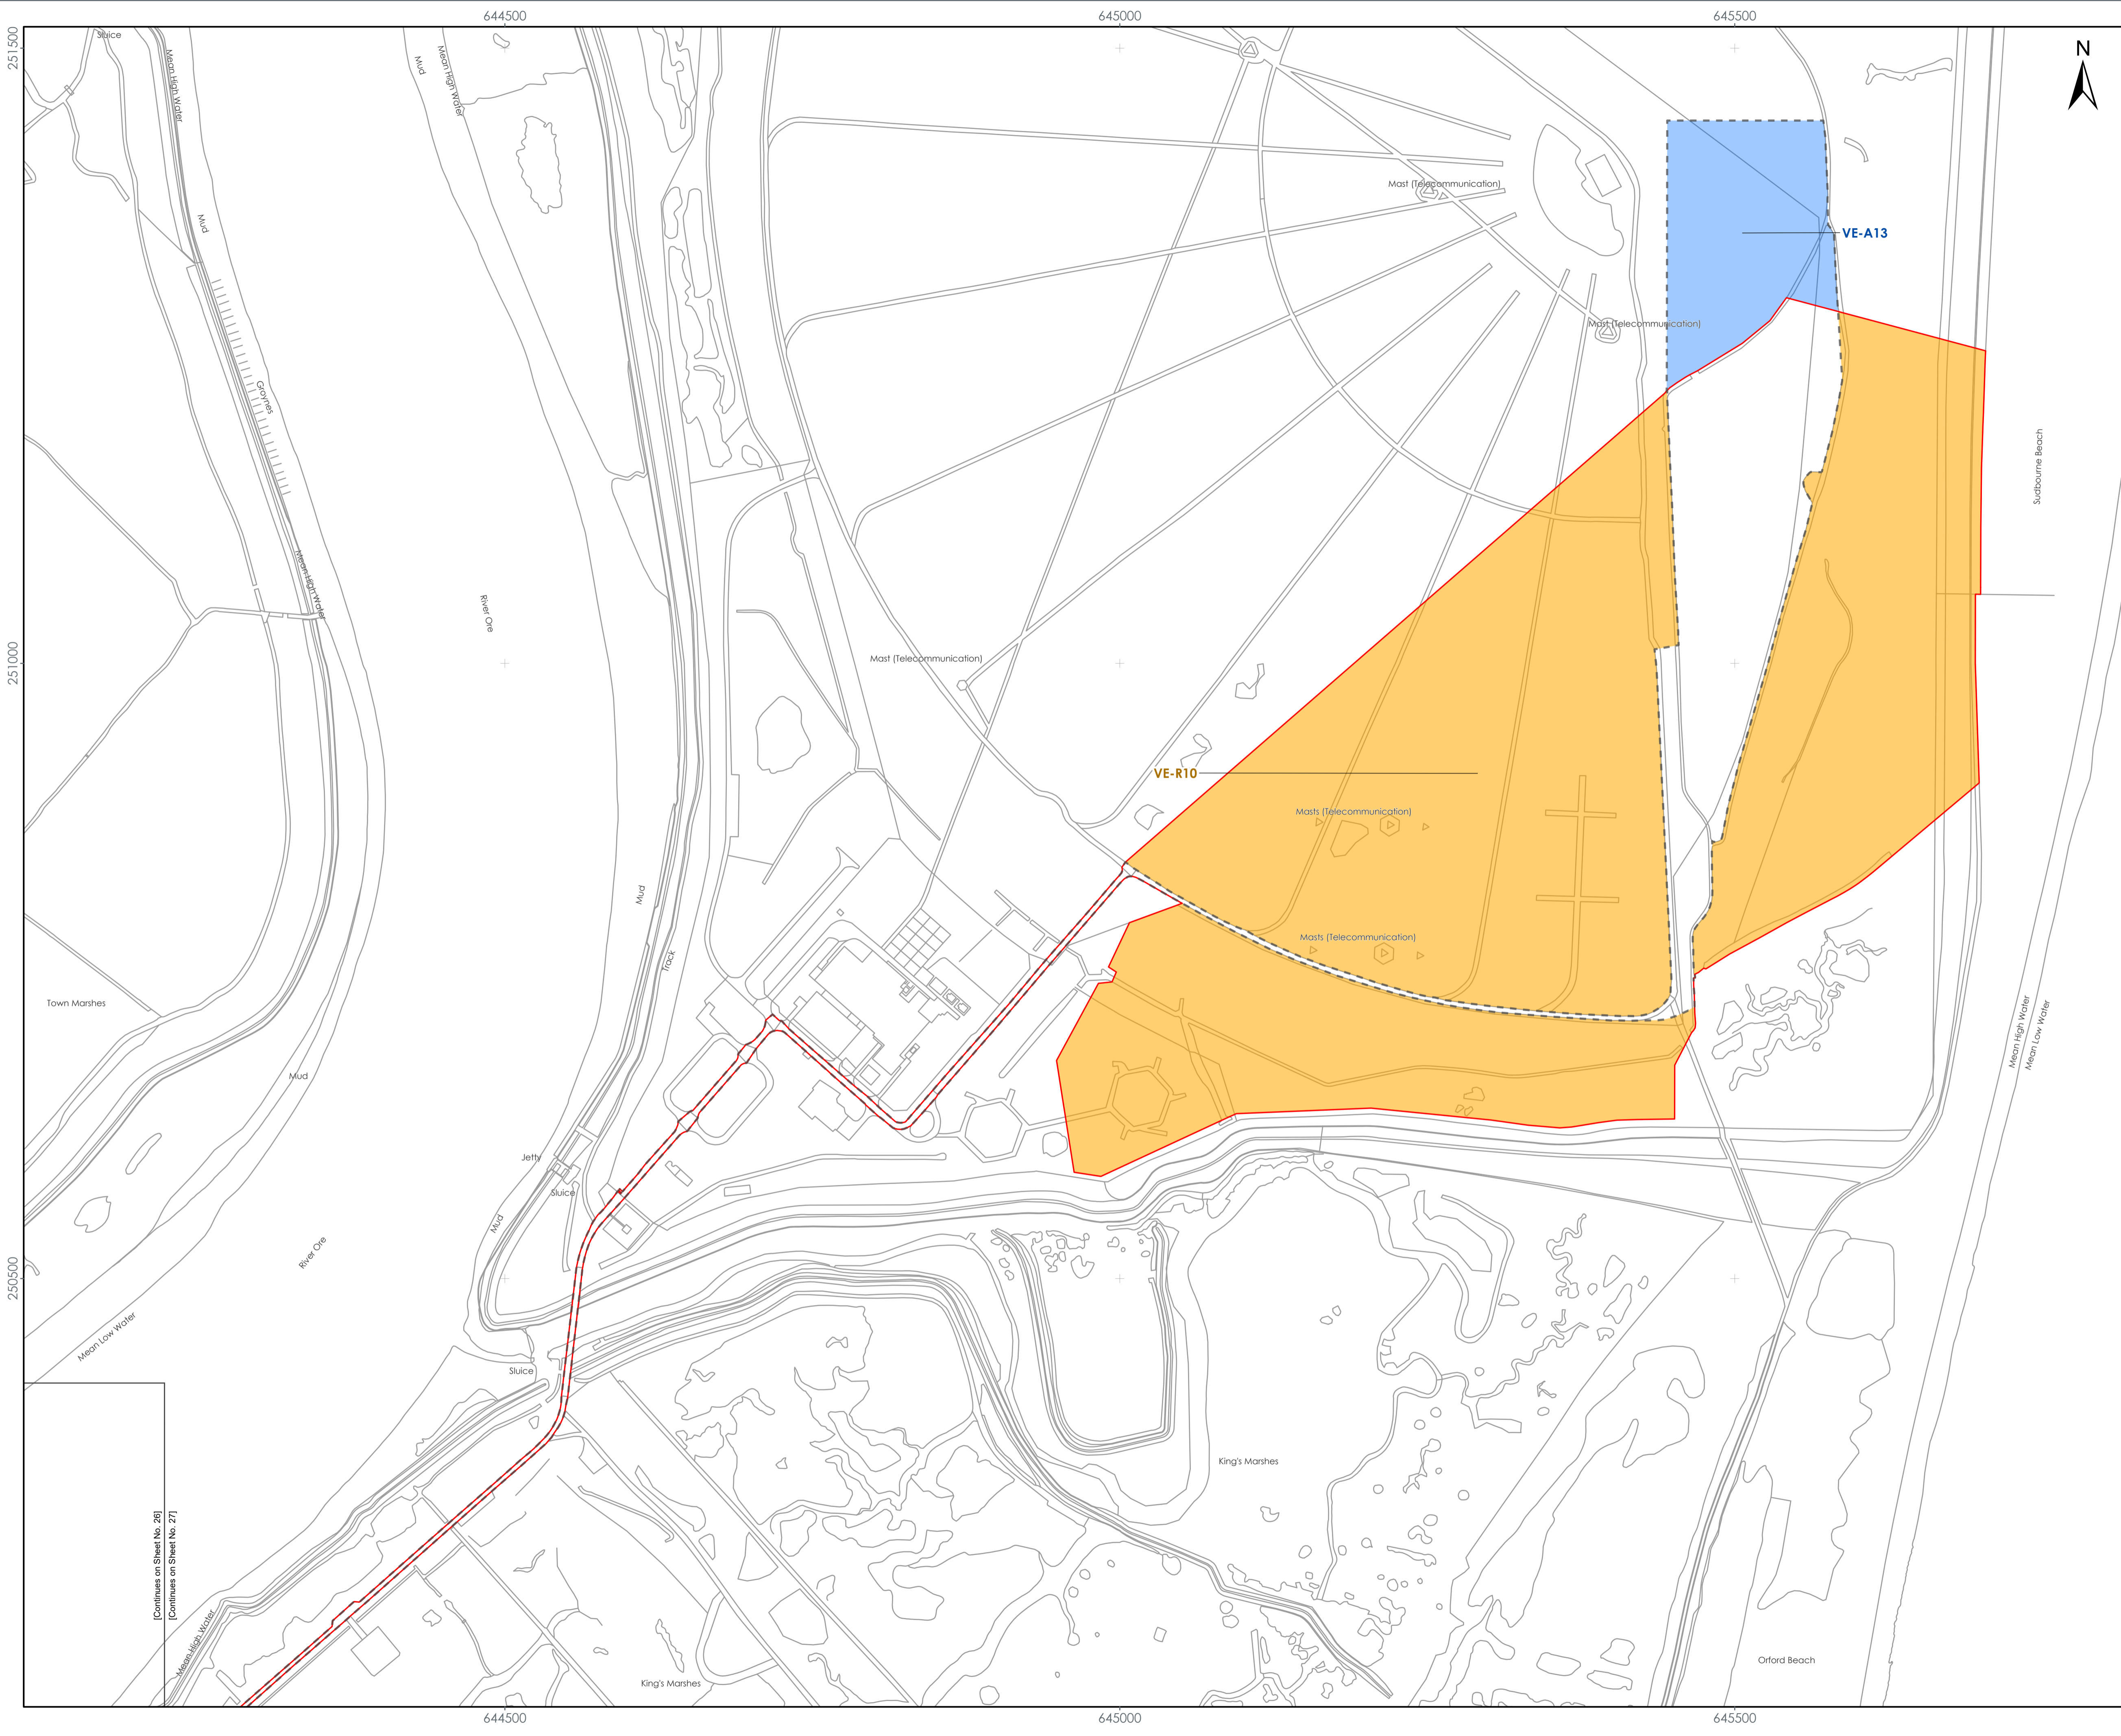

1. **LEGEND**
2. Order Limits
   - Change Request Order Limits
   - Change request - To add
   - Change request - To remove

PROJECT TITLE:
FIVE ESTUARIES OFFSHORE WINDFARM

DRAWING TITLE:
10.18.1
Figures for Report of Proposed Changes

VER	DATE	REMARKS	Drawn	Checked
A	08/10/2024	For Issue	JB	JE

DRAWING NUMBER: 005409041-01

Sheet No: 27 of 27
SCALE: 1:2,500 PLOT SIZE: A1 DATUM: OSGB 1936 PROJECTION: BNG

(Continues on Sheet No. 26)
(Continues on Sheet No. 27)