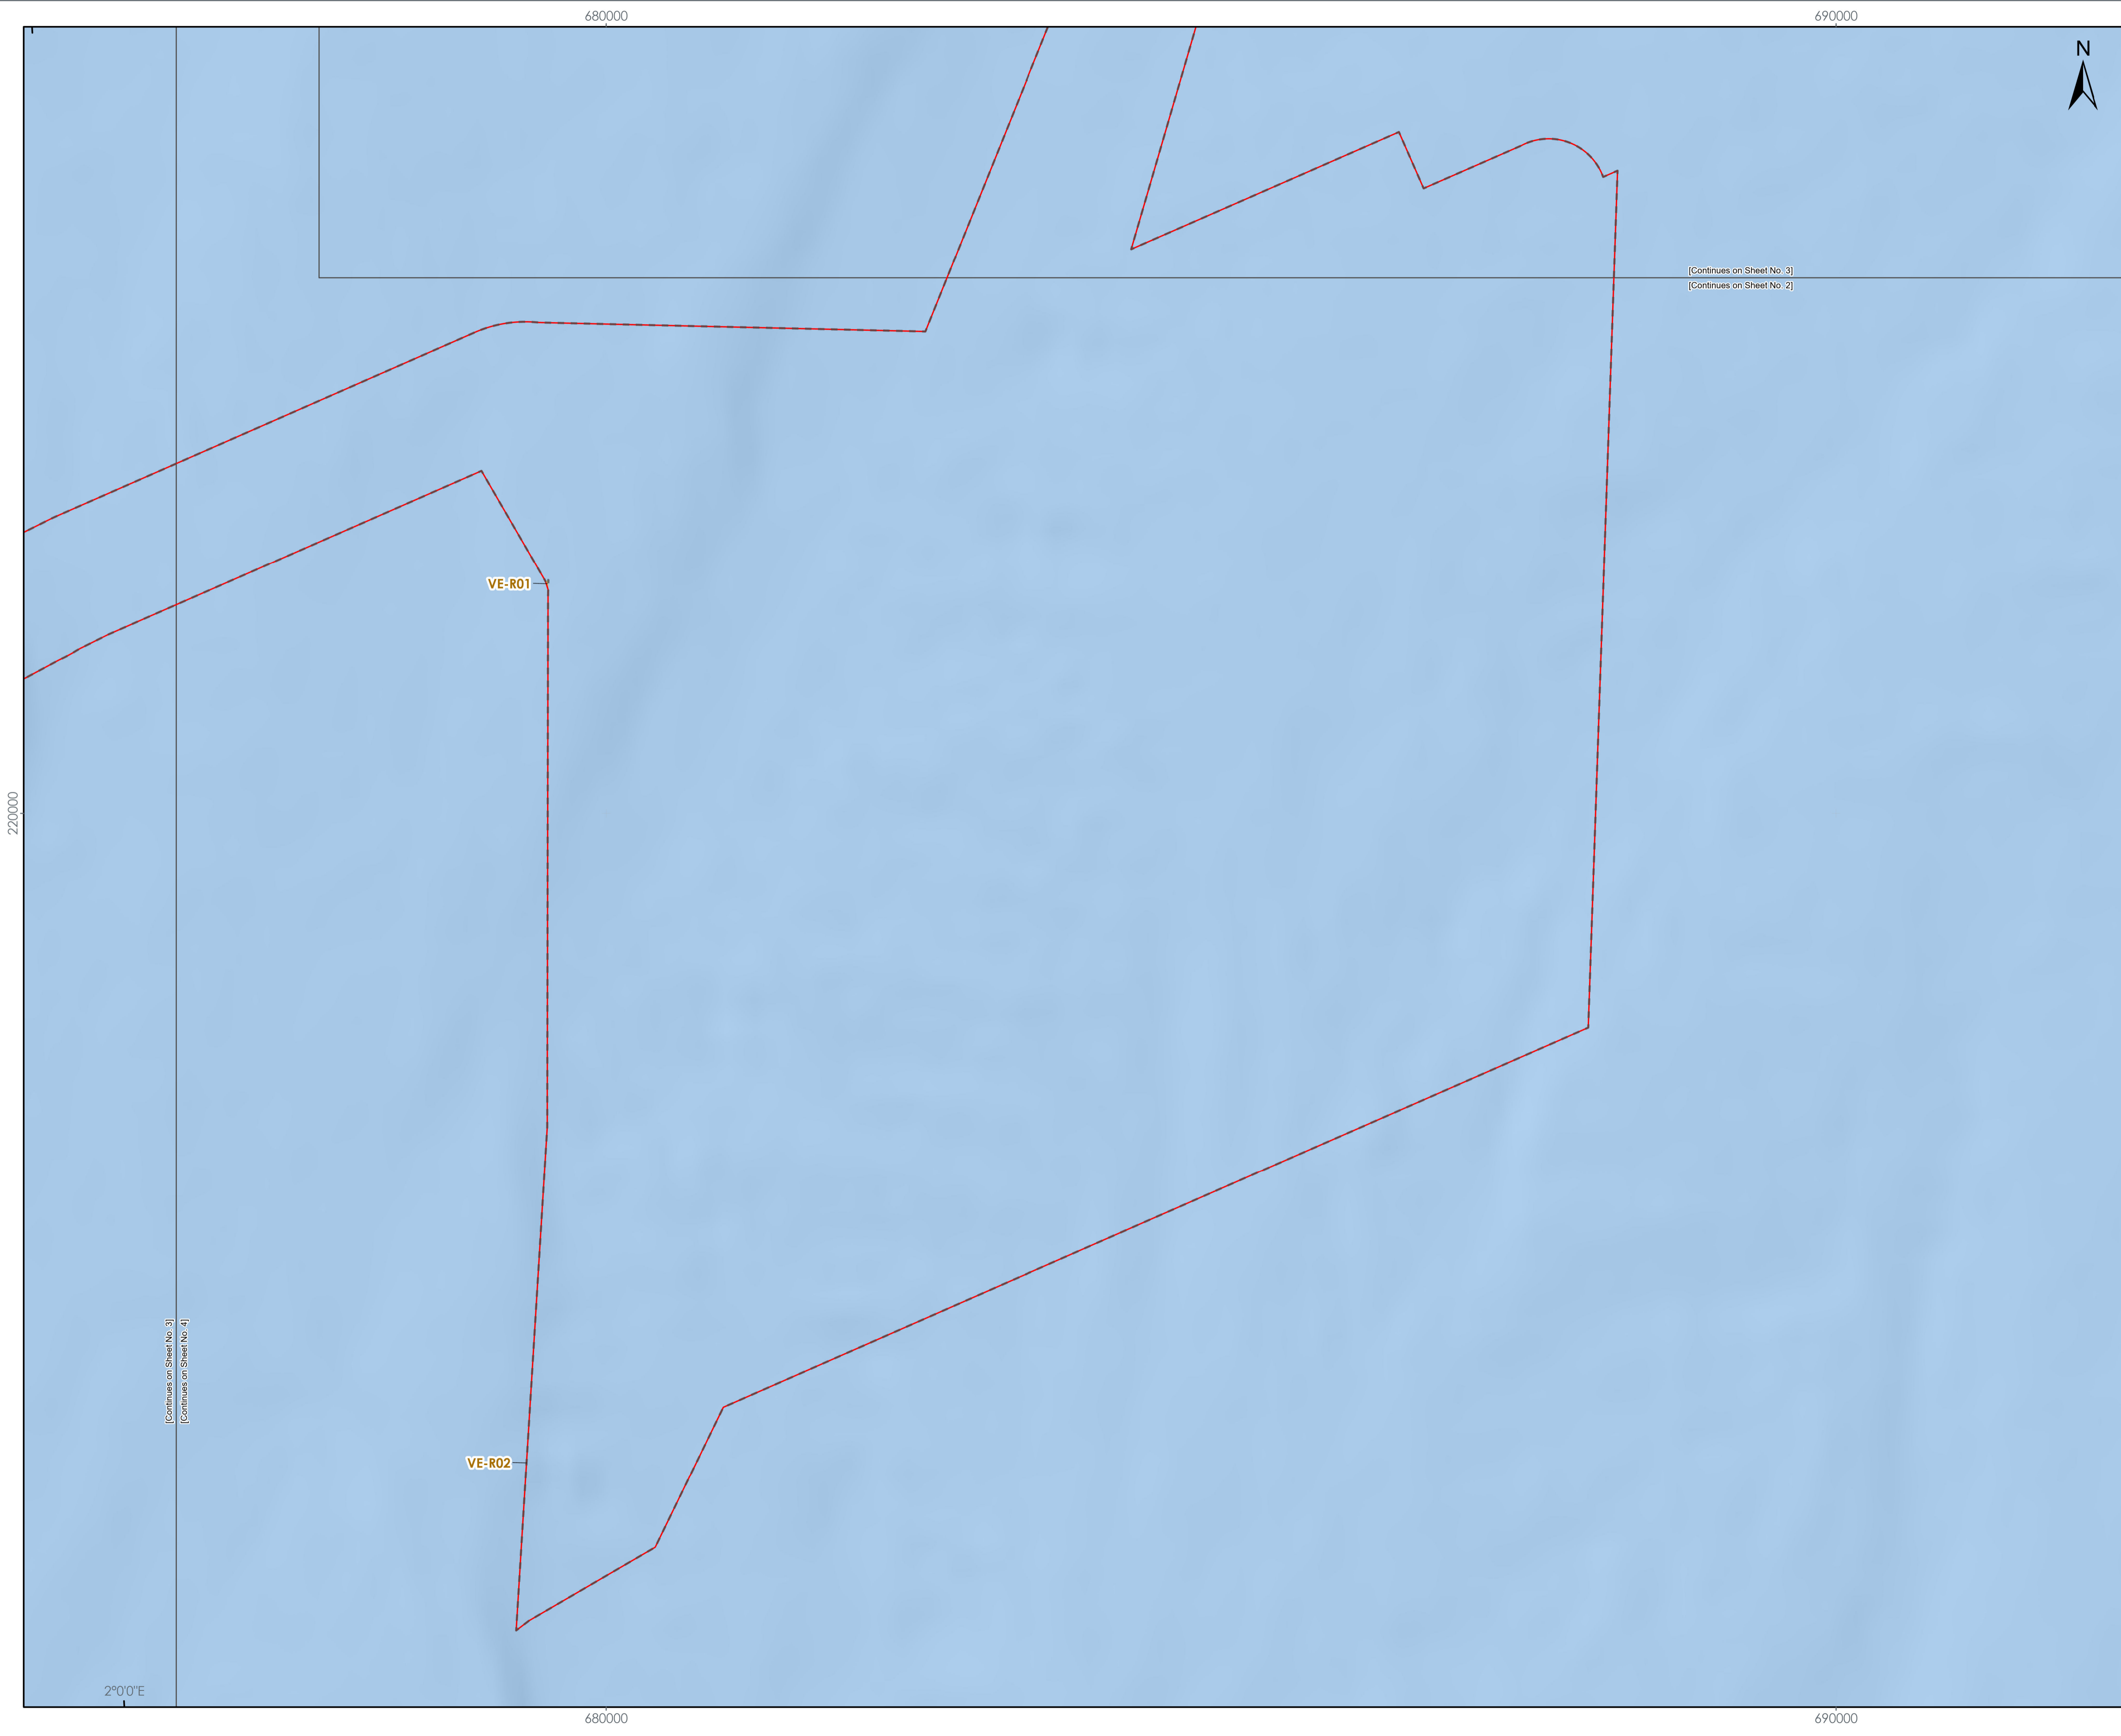

1. **LEGEND**
2. Order Limits
   - Change Request Order Limits
   - DCO Change Log Offshore
   - Change request - To remove

PROJECT TITLE:
FIVE ESTUARIES OFFSHORE WINDFARM

DRAWING TITLE:
10.18.1
Figures for Report of Proposed Changes

VER	DATE	REMARKS	Drawn	Checked
A	08/10/2024	For Issue	JB	JE

DRAWING NUMBER: 005409041-01

Sheet No: 3 of 27
SCALE: 1:25,000   PLOT SIZE: A1   DATUM: OSGB 1936   PROJECTION: BNG