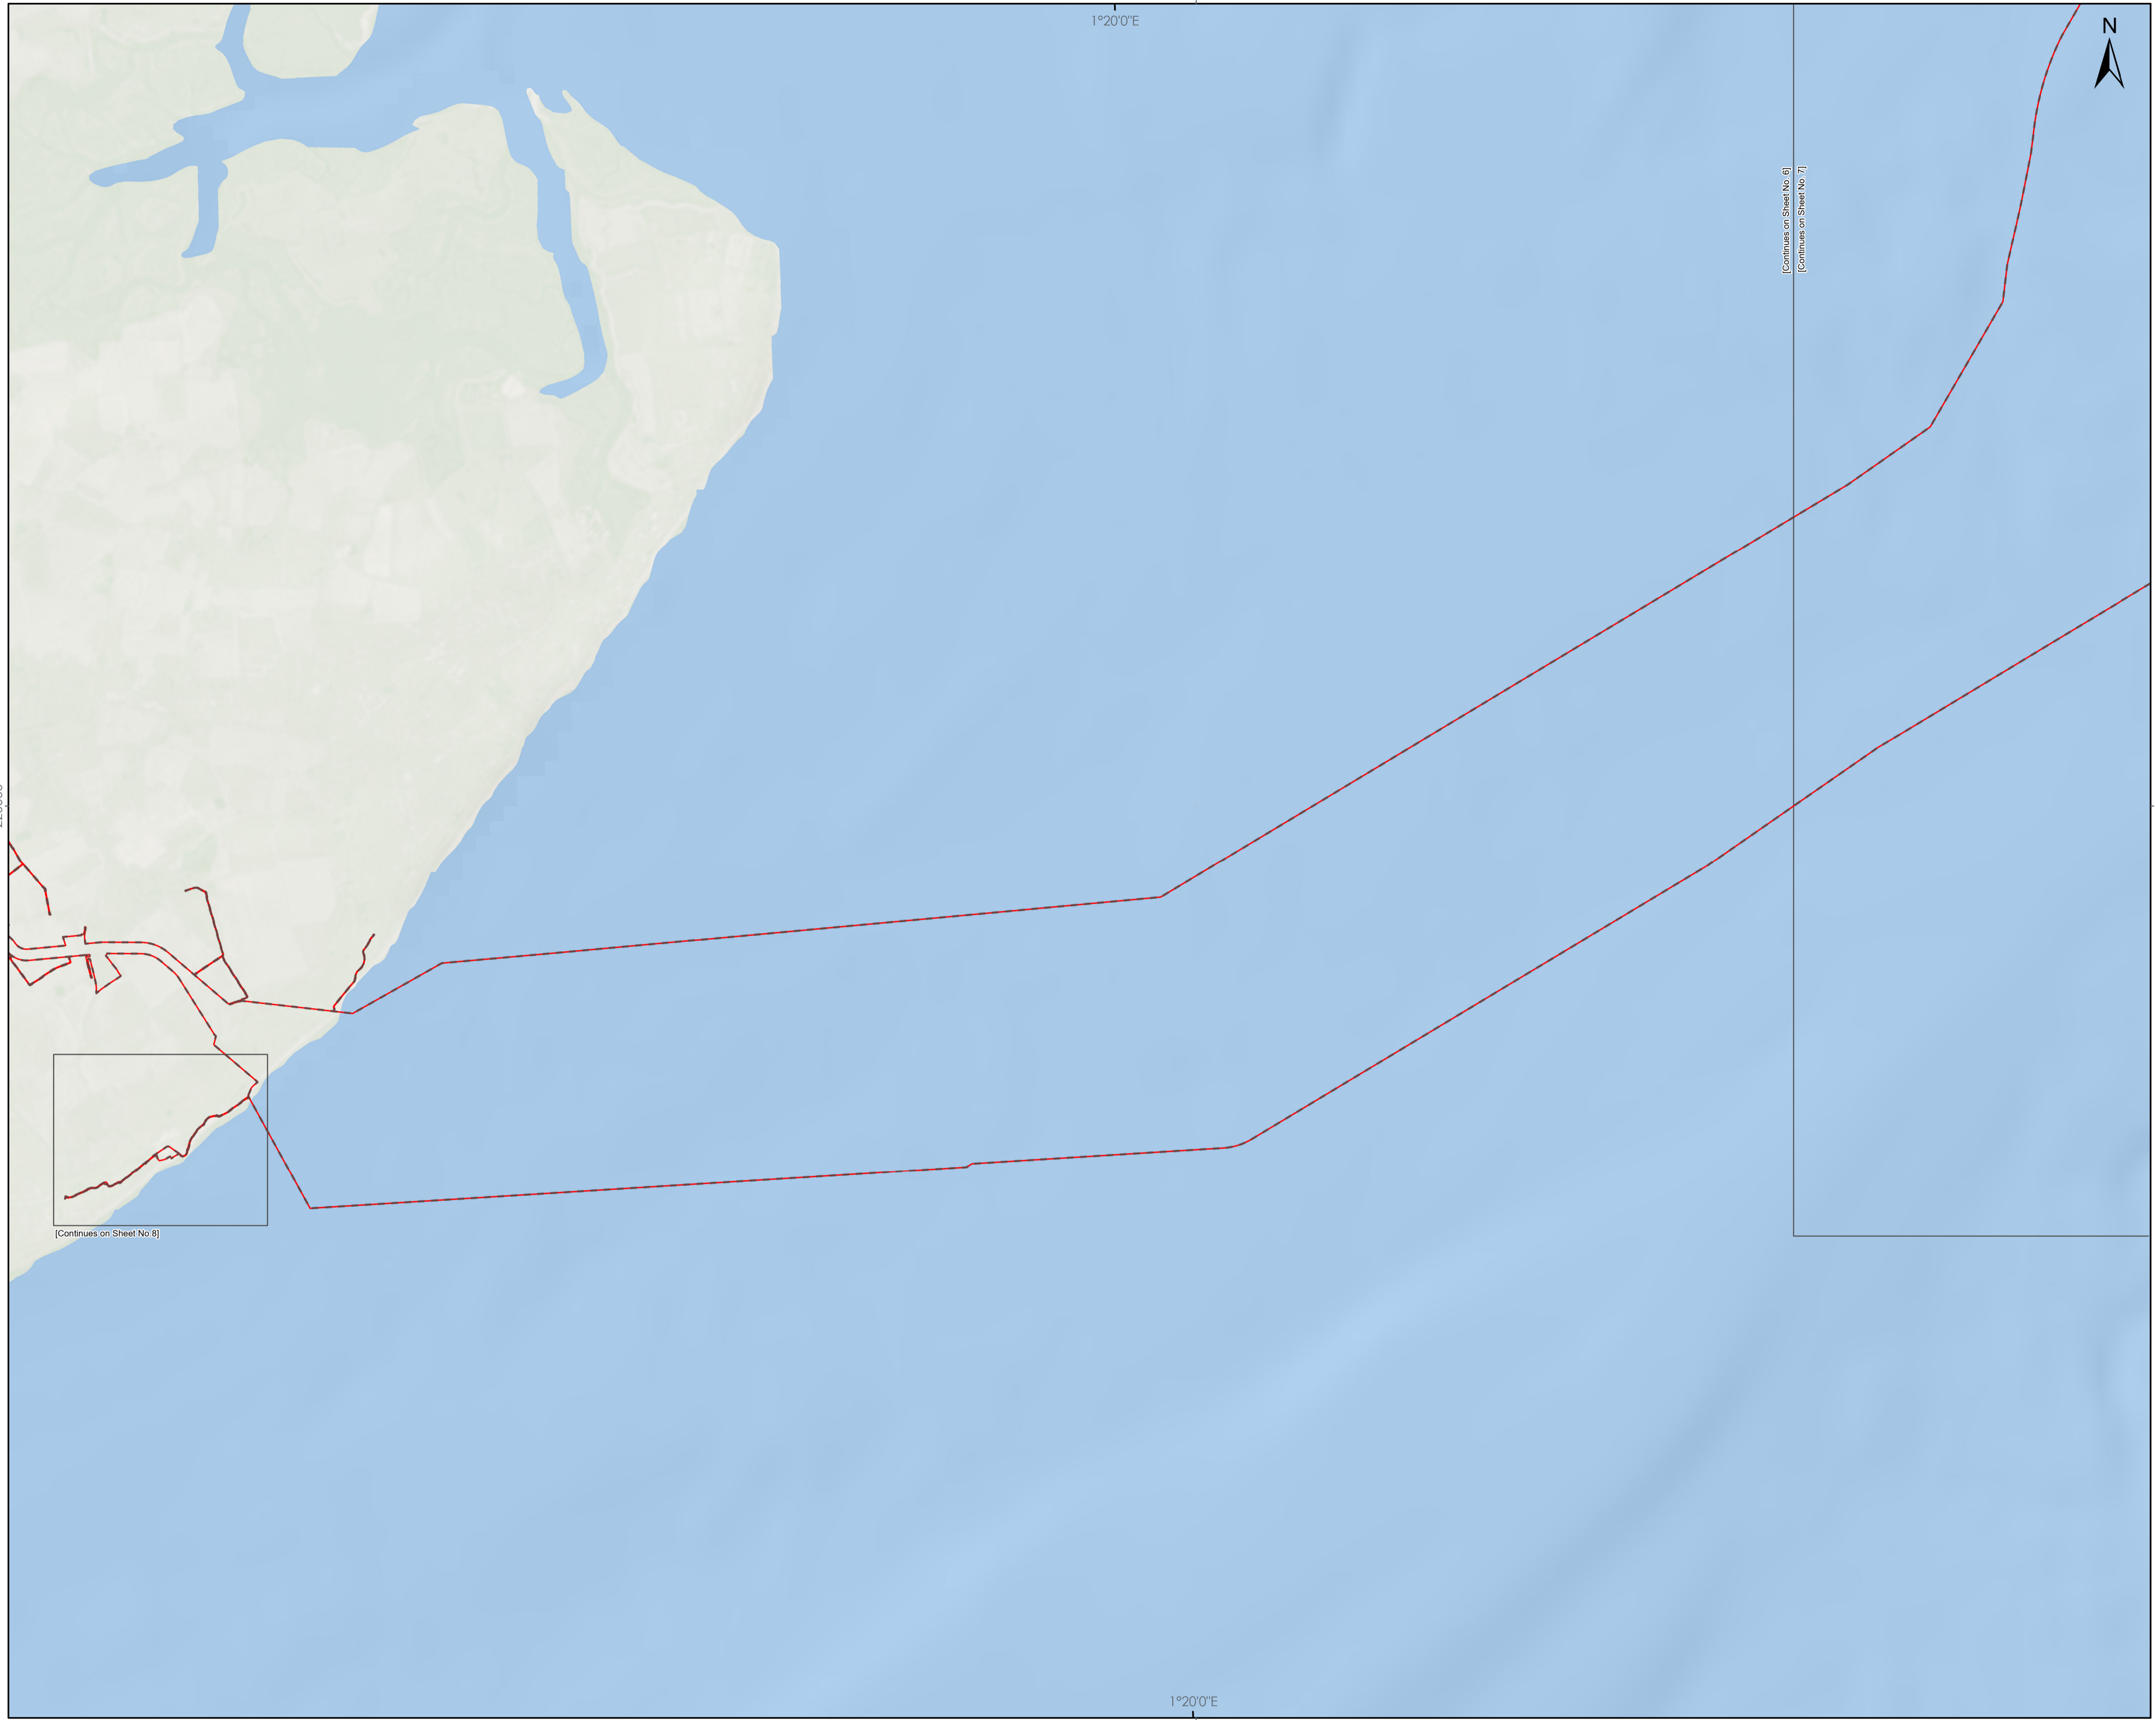

LEGEND

- Order Limits
- Change Request Order Limits

PROJECT TITLE:
FIVE ESTUARIES OFFSHORE WINDFARM

DRAWING TITLE:
10.18.1
Figures for Report of Proposed Changes

VER	DATE	REMARKS	Drawn	Checked
A	08/10/2024	For Issue	JB	JE

DRAWING NUMBER: 005409041-01

Sheet No: 7 of 27
SCALE: 1:25,000 PLOT SIZE: A1 DATUM: OSGB 1936 PROJECTION: BNG