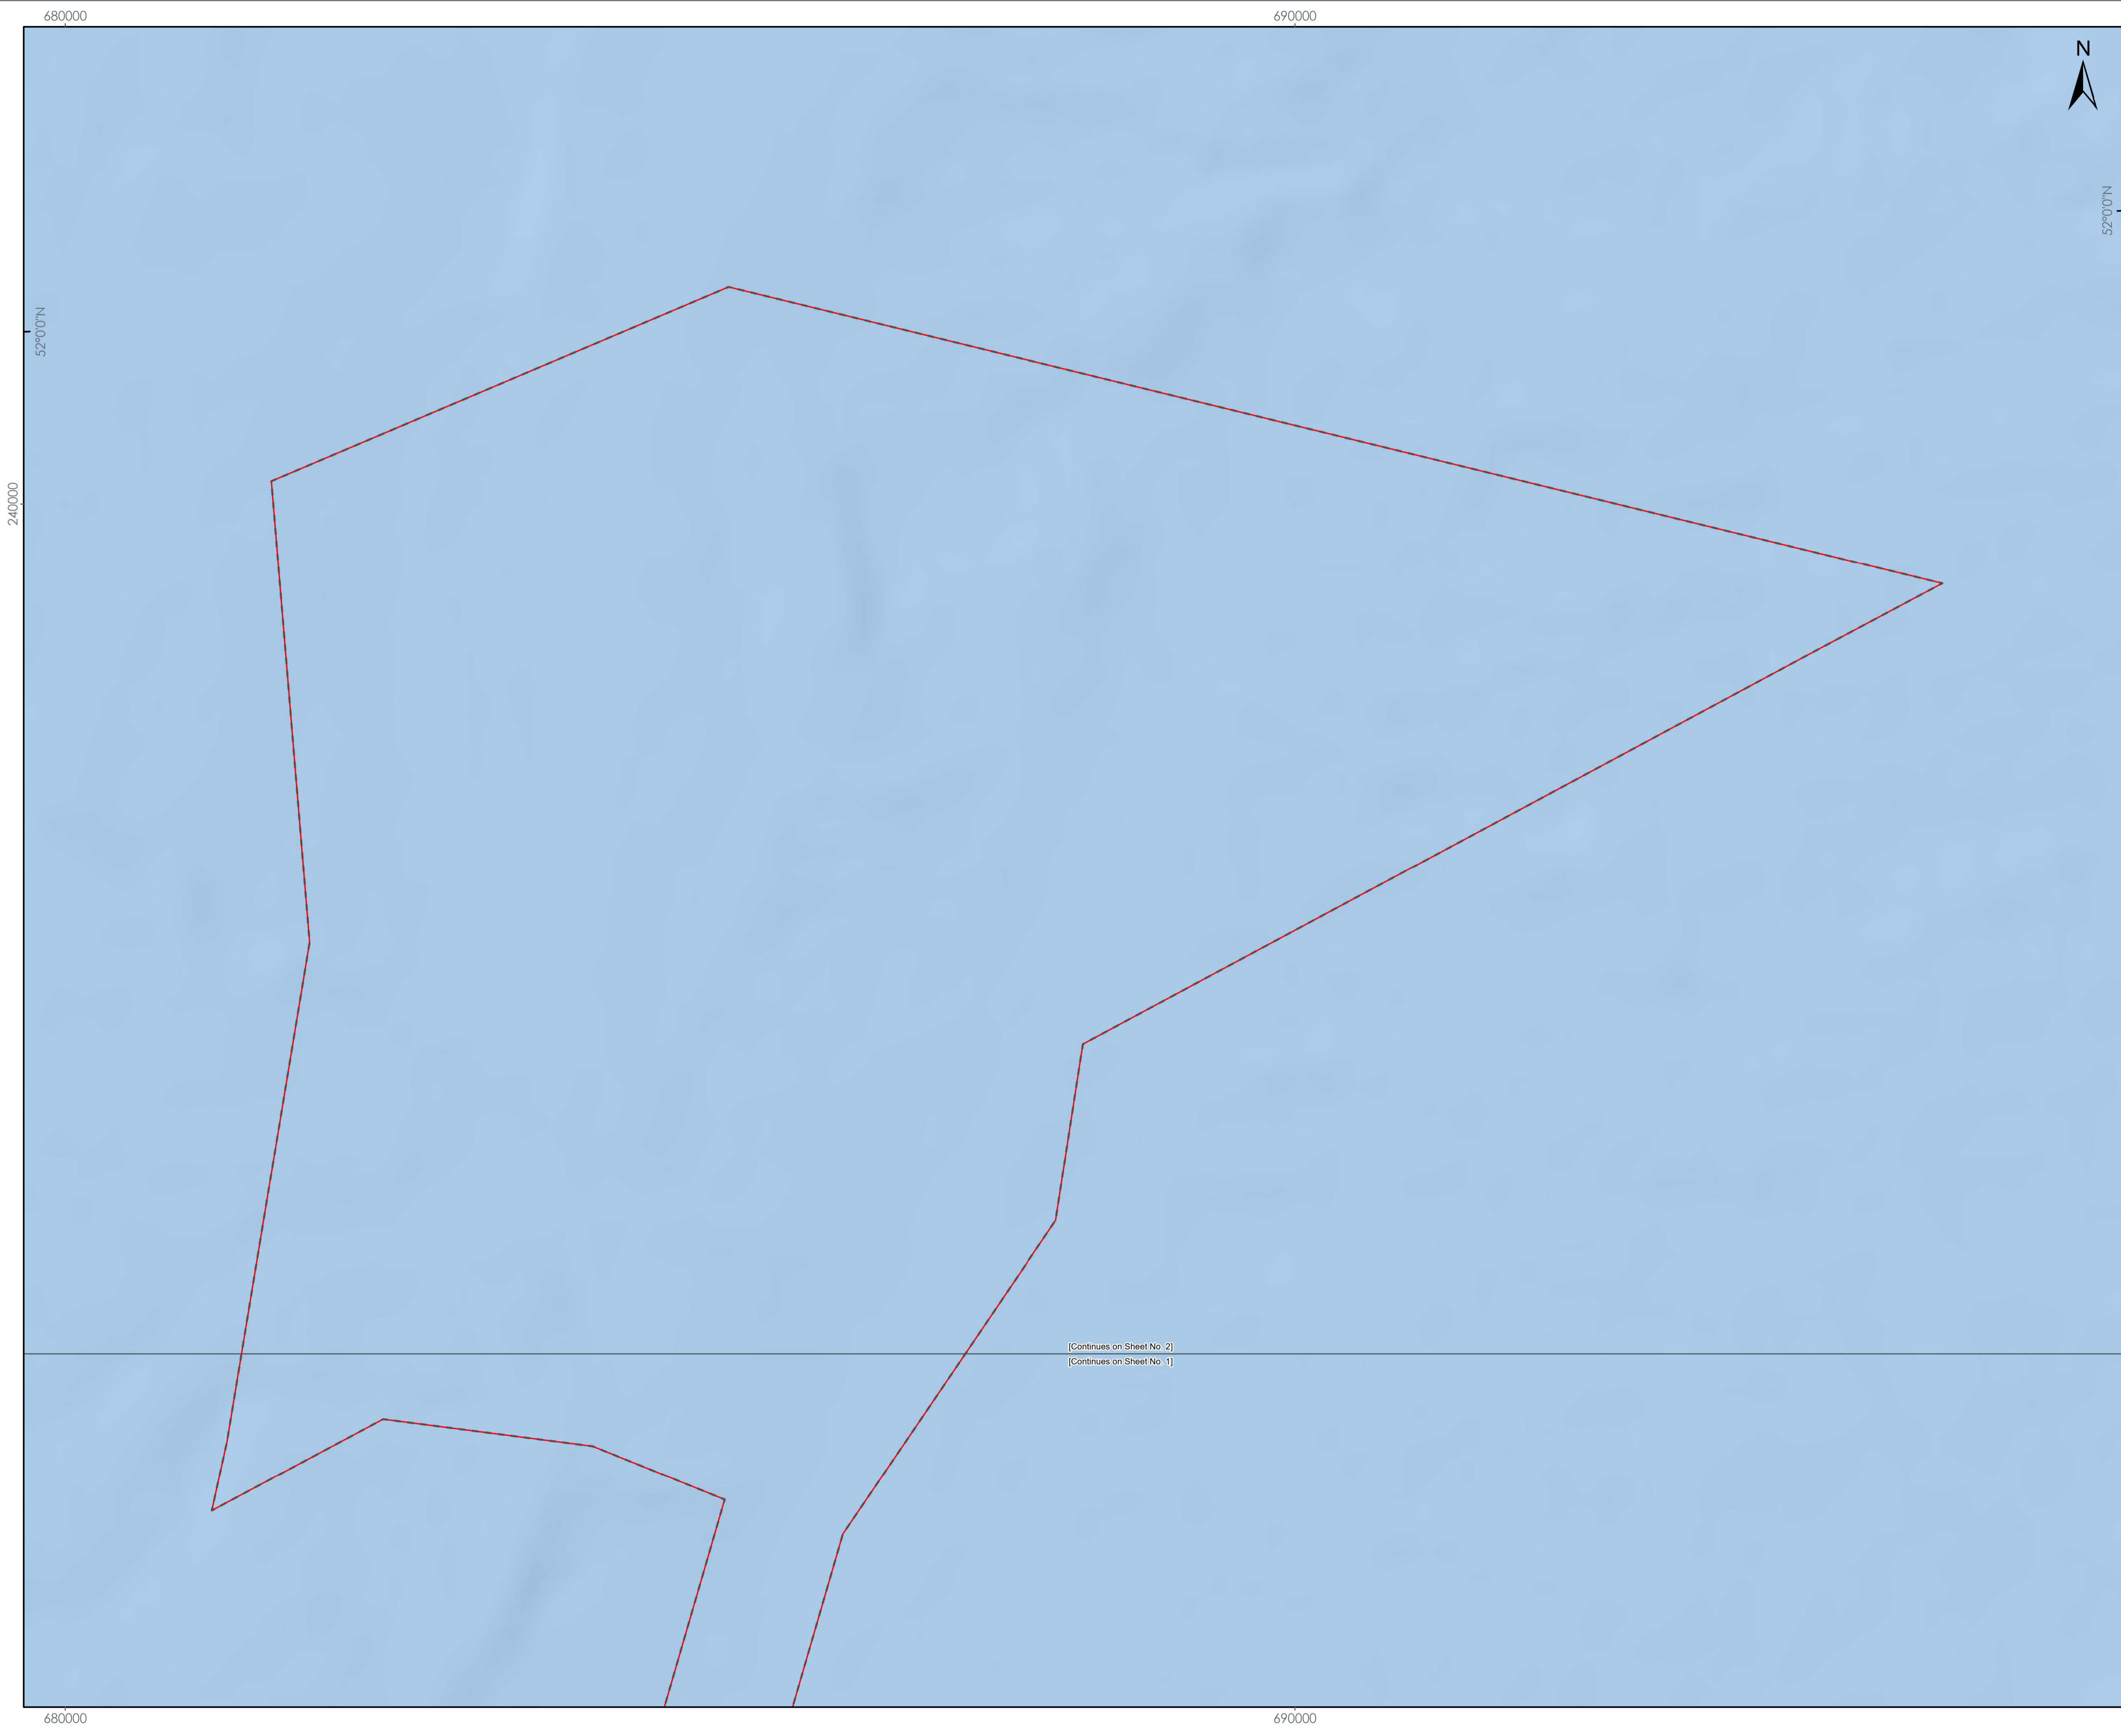

LEGEND

- Order Limits
- Change Request Order Limits

PROJECT TITLE:
FIVE ESTUARIES OFFSHORE WINDFARM

DRAWING TITLE:
10.18.1
Figures for Report of Proposed Changes

VER	DATE	REMARKS	Drawn	Checked
A	08/10/2024	For Issue	JB	JE

DRAWING NUMBER: 005409041-01

Sheet No: 1 of 27
SCALE: 1:25,000 | PLOT SIZE: A1 | DATUM: OSGB 1936 | PROJECTION: BNG